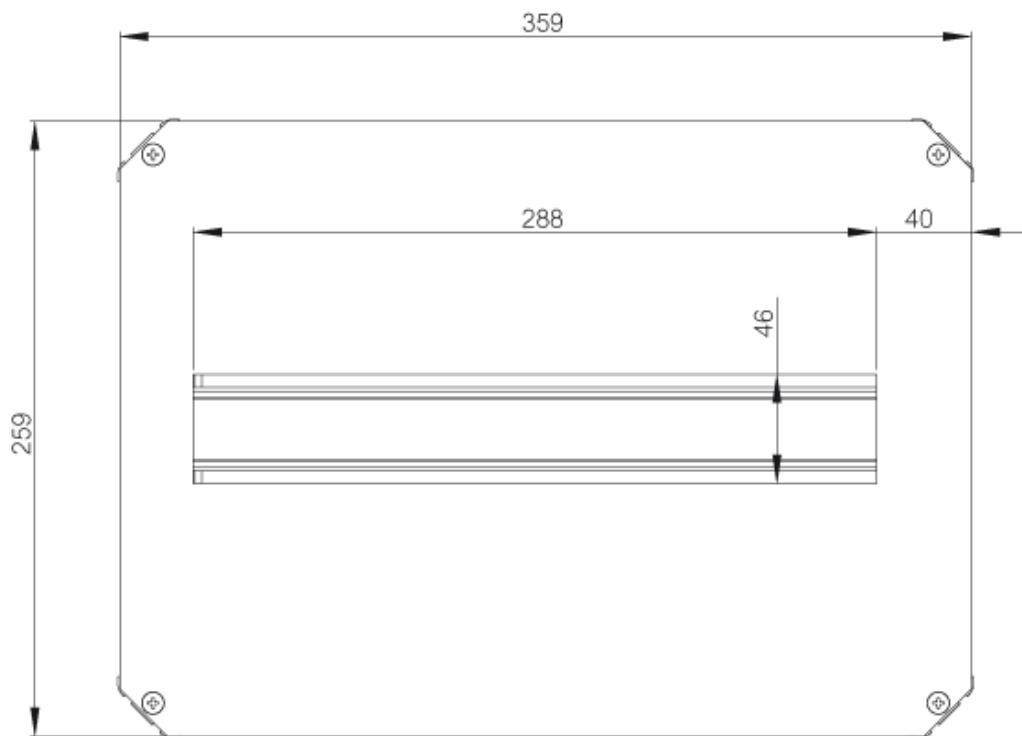

Product card: DRS ARCA 304015

Product nbr: 8120793
Description: DIN rail frame set
Remarks: 1 row x 16 modules,
for size 300x400x150
Package: 1
Unit: PCS
Product group:
EAN: 6418074083012
SSTL number: 3423884
Electric No. Denmark: 8212094864
Electric No. Sweden: 2500197

Product is connected to following catalogs:

Fibox Enclosures : ARCA IEC : ARCA 3040

Fibox Enclosures : ARCA IEC : ARCA ACCESSORIES

Fibox Enclosures : : ARCA ACCESSORIES