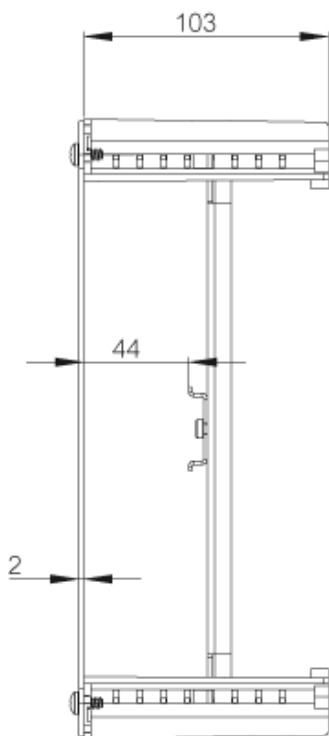

Product card: DRS ARCA 304015

Sample photo

Product nbr: 8120793
Description: DIN rail frame set
Remarks: 1 row x 16 modules,
for size 300x400x150
Package: 1
Unit: PCS
Product group:
EAN: 6418074083012
SSTL number: 3423884
Electric No. Denmark: 8212094864
Electric No. Sweden: 2500197

Product is connected to following catalogs:

Fibox Enclosures : ARCA IEC : ARCA 3040

Fibox Enclosures : ARCA IEC : ARCA ACCESSORIES

Fibox Enclosures : : ARCA ACCESSORIES

X-ON Electronics

Largest Supplier of Electrical and Electronic Components