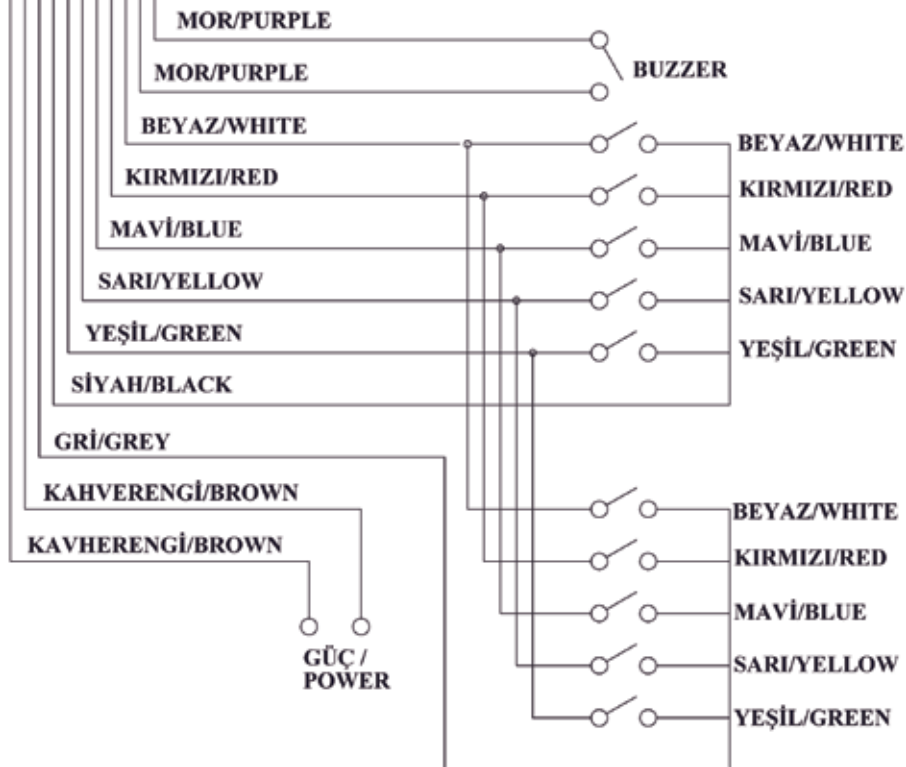

IF Serisi Çok Renkli İkazlar Ø 22 mm Somunlu Bağlantı
Series Multi-Colour Beacons with Ø 22 mm Connection

SÜREKLİ/
CONTINUOUS

FLAŞÖRLÜ/
FLASHING