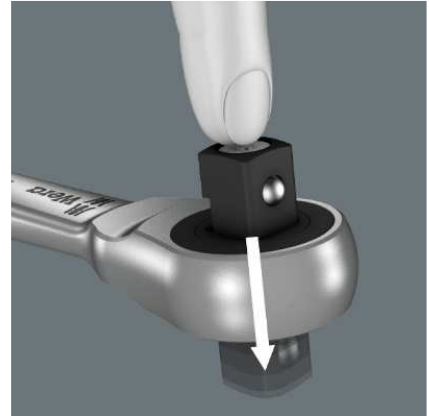

8003 B Zyklop Metal Ratchet with push-through square and 3/8" drive, 3/8 inch x 222.0 mm with push-through square and 3/8" drive

EAN	4013288174031	Dimension:	305x50x28 mm
Code:	05004033001	Weight:	334,06 g
Article-No.		Country of origin:	CZ
		Customs tariff no.:	82041100

- Extremely slim ratchet with long lever
- Very robust without any restrictions on torque
- Return angle of only 4.7°
- Absolutely smooth switchover of the non-detachable push-through square
- Secure socket locking

Zyklop Metal ratchet with push-through square. Slim design for work in even very confined spaces. The dual ratchet teeth design makes a 76 fine-pitched toothing out of 38 robust teeth that allows a return angle of only 4.7°. Very simple direction change by actuating the non-detachable push-through square; for the first time also with secure socket locking function. Forged, full metal ratchet (chrome-molybdenum steel) for particularly high robustness and long service life.