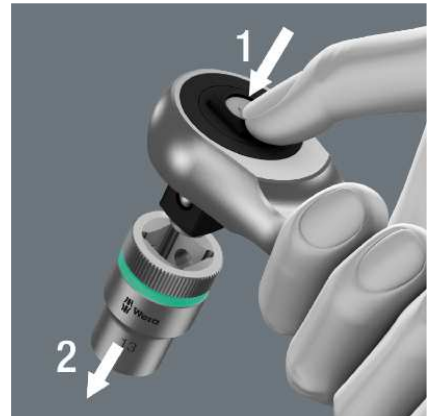

8003 B Zyklop Metal Ratchet with push-through square and 3/8" drive, 3/8 inch x 222.0 mm with push-through square and 3/8" drive

EAN	4013288174031	Dimension:	305x50x28 mm
Code:	05004033001	Weight:	334,06 g
Article-No.		Country of origin:	CZ
		Customs tariff no.:	82041100

- Extremely slim ratchet with long lever
- Very robust without any restrictions on torque
- Return angle of only 4.7°
- Absolutely smooth switchover of the non-detachable push-through square
- Secure socket locking

Zyklop Metal ratchet with push-through square. Slim design for work in even very confined spaces. The dual ratchet teeth design makes a 76 fine-pitched toothing out of 38 robust teeth that allows a return angle of only 4.7°. Very simple direction change by actuating the non-detachable push-through square; for the first time also with secure socket locking function. Forged, full metal ratchet (chrome-molybdenum steel) for particularly high robustness and long service life.