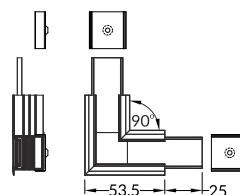

connector 90 deg
łącznik 90 st

- white biały E4900001s
- anodized anodowany E4900020s
- black czarny E4900021s

LINEA-IN20 connector 90 deg bent
colours: white, anodized, black
material: aluminium, polycarbonate

łącznik LINEA-IN20 90 st gięty
kolory: biały, anodowany, czarny
materiał: aluminium, poliwęglan