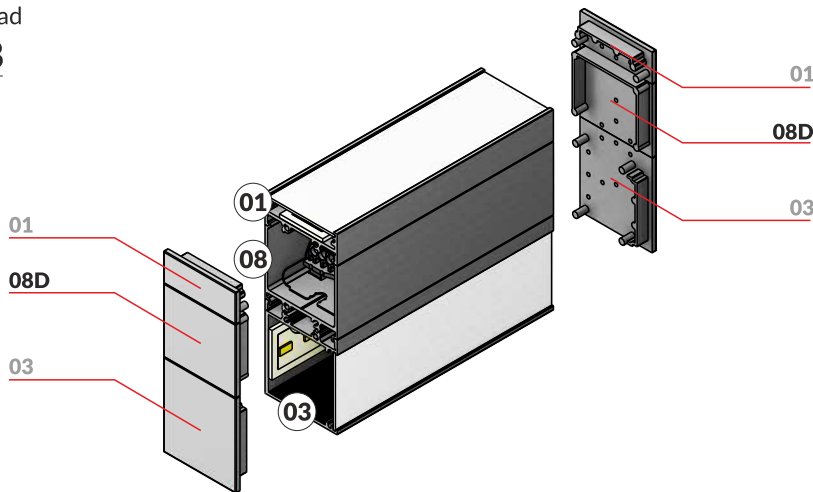

an example / przykład VARIANT 18

ENDINGS / ZAŚLEPKI

material: ABS

materiał: ABS