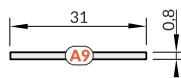

A9 slide diffuser / klosz A9 wsuwany

transparent
material: PC
transparentny
material: PC

frosted
material: PP
szron
material: PP

white
material: PP
mleczny
material: PP