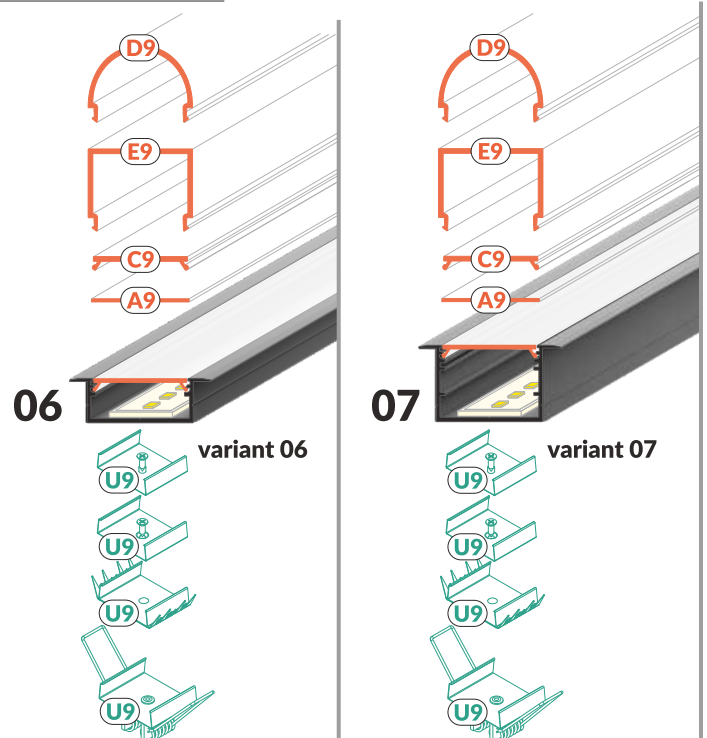

VARIO30

SURFACE MOUNTED / NAWIERZCHNIOWE

POWER SUPPLY COVER OSŁONA ZASILACZA

ASSISTANT PROFILES / PROFILE POMOCNICZE

RECESSED SPACKLE FLANGE MOUNTED WPUSTOWE DO SZPACHLOWANIA

RECESSED MOUNTED WPUSTOWE

PROMOTED VARIANTS PROMOWANE WARIANTY