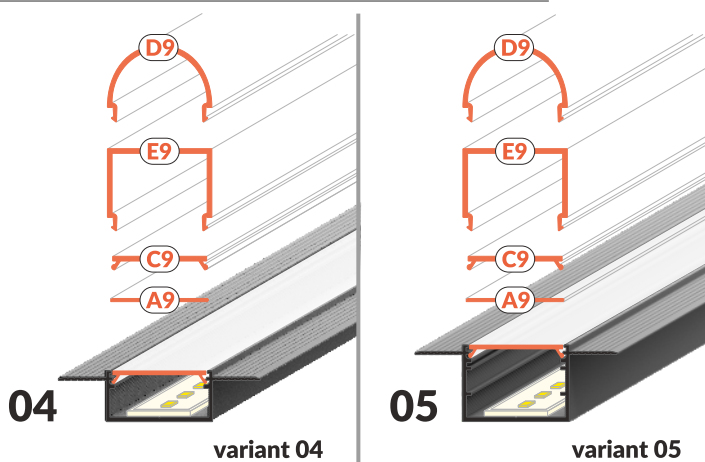

VARIO30

SURFACE MOUNTED / NAWIERZCHNIOWE

POWER SUPPLY COVER OSŁONA ZASILACZA

ASSISTANT PROFILES / PROFILE POMOCNICZE

RECESSED SPACKLE FLANGE MOUNTED WPUSTOWE DO SZPACHLOWANIA

RECESSED MOUNTED WPUSTOWE

PROMOTED VARIANTS PROMOWANE WARIANTY