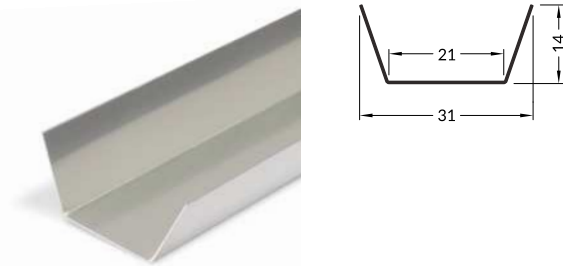

VARIO30 reflector
odbłyśnik VARIO30

material: aluminium
materiał: aluminium