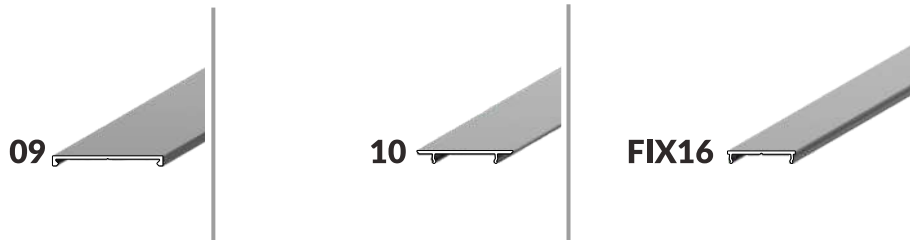

VARIO30

SURFACE MOUNTED / NAWIERZCHNIOWE

POWER SUPPLY COVER OSŁONA ZASILACZA

ASSISTANT PROFILES / PROFILE POMOCNICZE

RECESSED SPACKLE FLANGE MOUNTED WPUSTOWE DO SZPACHLOWANIA

RECESSED MOUNTED WPUSTOWE

PROMOTED VARIANTS PROMOWANE WARIANTY