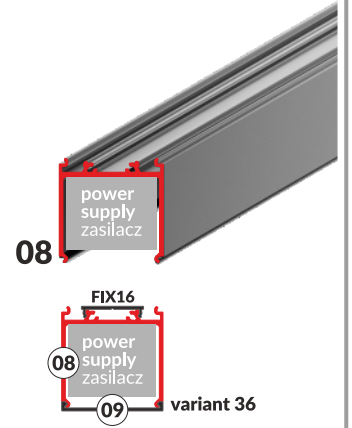

VARIO30

SURFACE MOUNTED / NAWIERZCHNIOWE

POWER SUPPLY COVER OSŁONA ZASILACZA

ASSISTANT PROFILES / PROFILE POMOCNICZE

RECESSED SPACKLE FLANGE MOUNTED WPUSTOWE DO SZPACHLOWANIA

RECESSED MOUNTED WPUSTOWE

PROMOTED VARIANTS PROMOWANE WARIANTY