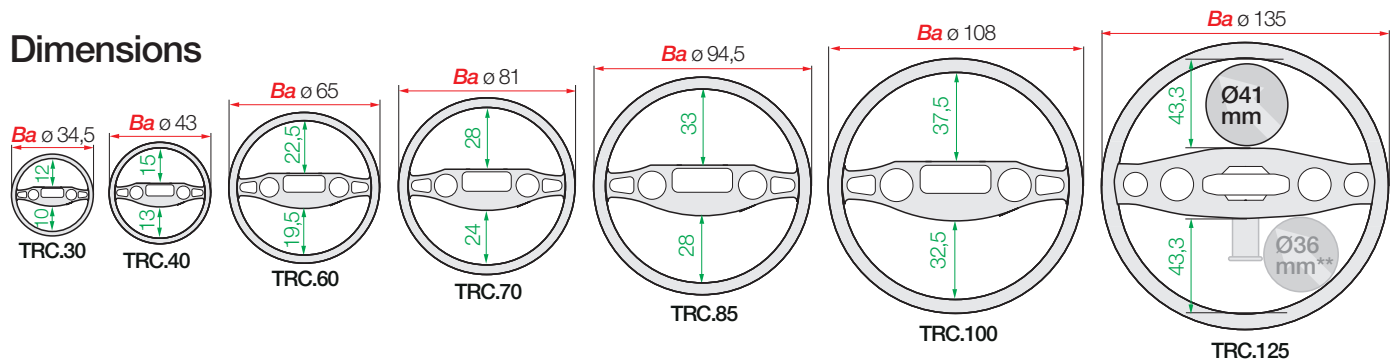

triflex® R | Series TRC | Delivery program

Robotic applications, closed, chip-resistant

TRC

► 596

triflex® R | Series TRC | Closed design, dirt-resistant

Series TRC "closed"	Bi 1 [mm]	Bi 2 [mm]	Ba [mm]	R [mm]	d1 [mm]	d2 [mm]	Pitch [mm]	Links/m	Weight [kg/m]
TRC.30. 050.0	12	10	34,5	050	10	8	11,3	89	≈ 0,27
TRC.40. 058.0 ³⁾	15	13	43	058	13	11	13,9	72	≈ 0,37
TRC.60. 087.0 ³⁾	22,5	19,5	65	087	20,5	17,5	20,4	49	≈ 0,85
TRC.70. 110.0 ³⁾	28	24	81	110	26	22	25,6	39	≈ 1,32
TRC.85. 135.0	33	28	94,5	135	31	26	30,6	33	≈ 1,75
TRC.100.145.0	37,5	32,5	108	145	35,5	30,5	34,5	29	≈ 2,38
TRC.125.182.0	43,3	43,3	135	182	41	41 ²⁾	44,6	23	≈ 4,70

2) Max. cable diameter Ø 41 mm. Max. cable diameter changes to Ø 36 mm only, if shortening/lengthening of a filled triflex® R is required

3) Available as ESD-Version from stock

Dimensions

ESD/ATEX³⁾ - permanently conductive e-chains[®] for several widths.
Full ESD delivery program ► www.igus.eu/ESD