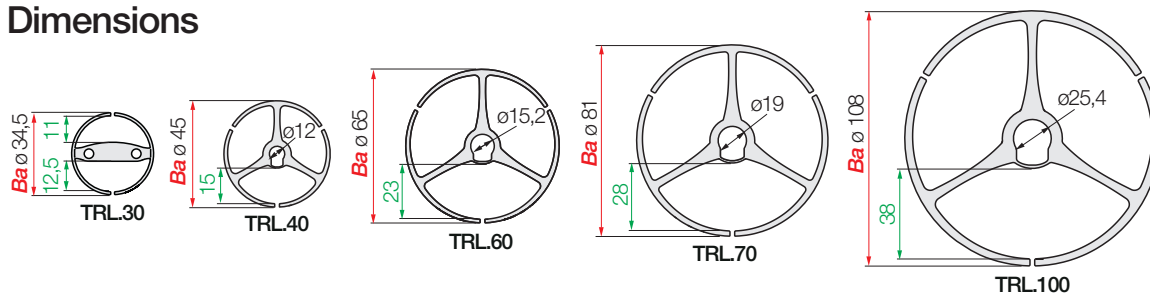

Dimensions