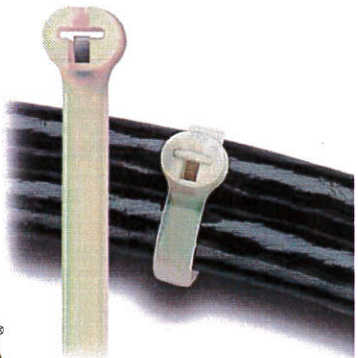

Cable Ties for Special Environments

Perfect for outdoor applications!

Colour — Black
For use in temperatures ranging from
-40°F to 221°F (-40°C to 105°C)

- Ideal for Industrial OEM and MRO (includes, but not limited to industrial, lawn/garden/farming equipment, recreation vehicles, heavy equipment)
- Can be placed in environments requiring heat stabilization and UV resistance
- Provides a smooth, low-profile look and offers unlimited tensioning range for a perfect fit
- Features an oval head on every original Ty-Rap® Cable Tie
- Quicker to install and less expensive than metallic fasteners, lacing cord or tape
- Made of UV resistant, heat-stabilized nylon

Bulk Cat. No.	Length (in./mm)	Tensile Strength (lb./N)	Bulk Pkg.
Ty-Rap® Heat Stabilized/Ultraviolet Resistant Cable Ties			
TY23MX-A	3.62/91.95	18/80.07	1,000
TY24MX-A	5.50/139.70	40/177.90	
TY25MX-A	7.31/185.67	50/222.40	
TY27MX-A	13.40/340.36	120/533.80	500

Beat the heat!

- Ideal for Industrial OEM and MRO (includes, but not limited to metal processing, paper mills, lighting and commercial construction markets with high temperature environments up to 302°F (150°C))
- Provides a smooth, low-profile look and offers unlimited tensioning range for a perfect fit
- Features an oval head on every original Ty-Rap® Cable Tie
- Quicker to install and less expensive than metallic fasteners, lacing cord or tape
- Made of extra high-temperature resistant nylon