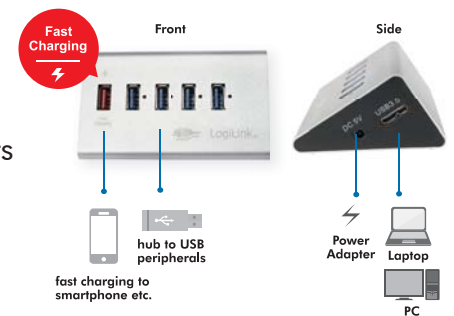

Art No. UA0227

USB3.0 5-Port Hub

Aluminum casing, 4 Ports Hub & 1 Port Fast Charging

The UA0227 5 Ports Aluminum USB 3.0 Hub is convenient for desktop use and adds up to 5 peripherals quickly and easily. As data sizes and rates keep increasing, the USB 2.0 specification is now started to feel slow especially for storage compared to the eSATA interface. USB 3.0, known as 'SuperSpeed USB', has transmission speeds of up to 5 Gbit/s, which is **10 times faster** than USB2.0 (480 Mbit/s). USB 3.0 significantly reduces the time required for data transmission, reduces power consumption, and is **backwards compatible** with USB 2.0.

Included an external power supply makes it especially great for notebooks which come with only a few ports in an era when you need to attach many USB devices at once, such as a printer, card reader, cell phone, iPod, thumb drive, mouse, keyboard, or an external hard drive.

Specification:

- Aluminum Design for desktop use
- Compliant to USB3.0 Specification Rev. 1.0
- Supports USB3.0 Super-Speed up to 5Gbps
- Backwards compliant to USB2.0/1.1 specifications
- Supports 1 up-stream port and 5 down-stream ports
- Equipped with over-current Detection & Protection
- Built-in Smart IC to auto detect the output requirements of the device
- 5V/2.1A output for the Fast charging port
- LED status indicator
- Includes external power adapter (5V, 3.5A)
- Plug & Play
- Supports Windows and MAC OS

Package Contents:

- 1 x USB3.0 5-Port Hub
- 1 x USB Cable
- 1 x External Power Adapter
- 1 x User Manual

Packaging Information:

- Packing Dimension: 180 x 140 x 70mm
- Packing Weight: kg
- Carton Dimension: 380 x 370 x 300mm
- Carton Q'ty: 20pcs
- Carton Weight: 6,5kg