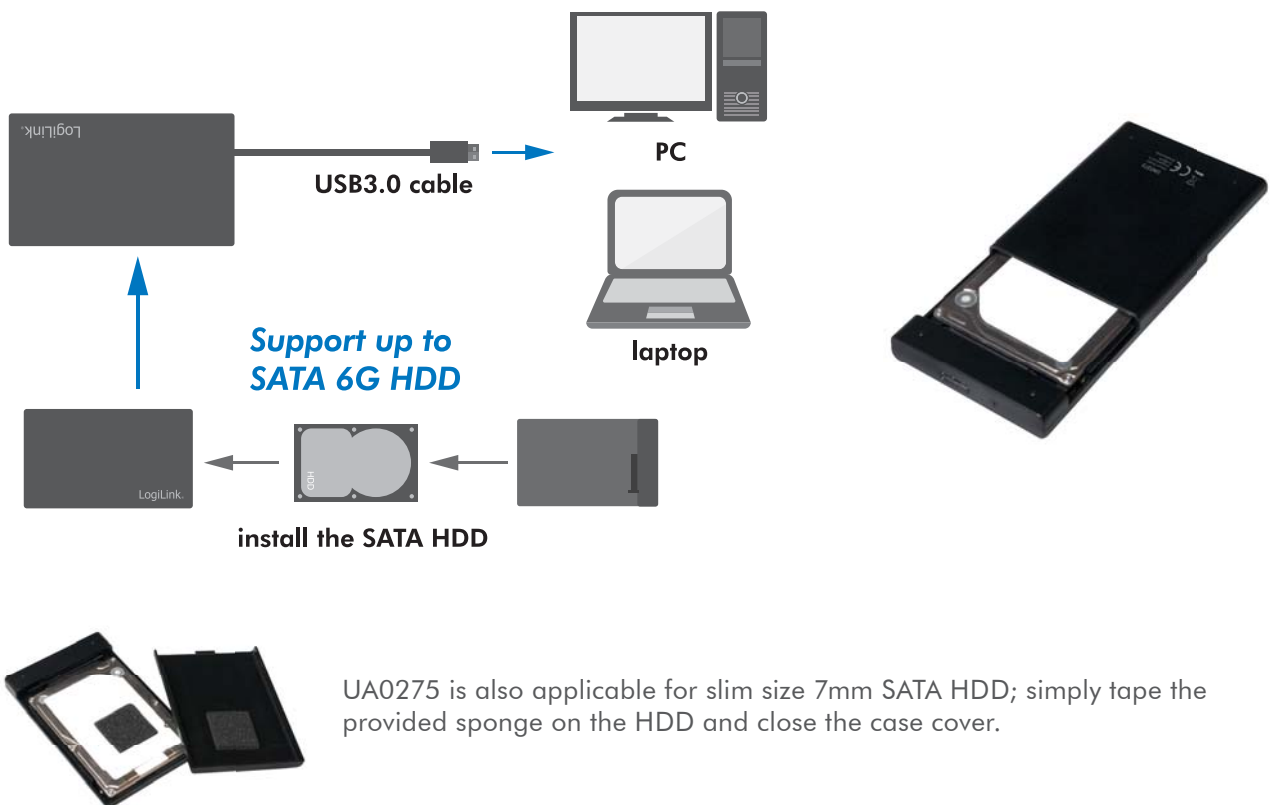

## USB3.0 HDD Enclosure For 2.5" (6,35 cm) SATA HDD/SSD

Art. No.: UA0275

It is the perfect casing to protect your SATA hard drive.

### Features:

- » Screwless design
- » Compliant with Serial ATA Specification Revision 2.6
- » Connects to 2.5"(6.35cm) SATA 1.5G/3G/6G hard drive
- » Compliant with USB3.0 (5Gbps), USB2.0 (480Mbps) and 1.1 (12Mbps) Specification
- » Compliant with USB Mass Storage Class, Bulk-Only Transport Specification Revision 1.3
- » Supports USB Hot Plug and Plug-and-Play
- » Supports Windows 2000/2003/XP/Vista/WIN 7/8/10 and Mac OS
- » Product Dimension: 121(L) x 78(W) x 15(H)mm
- » Product Weight: 50g

### Package Contents:

- » 1 x USB 3.0 HDD Enclosure
- » 1 x USB 3.0 Cable
- » 1 x Sponge
- » 1 x Carrying Bag
- » 1 x User Manual

### Packaging Informations:

- » Packing Dimension: 180 x 140 x 35 mm
- » Packing Weight: kg
- » Carton Dimension: 286 x 220 x 200 mm
- » Carton Q'ty: 40 pcs
- » Carton Weight: 5kg

Best Connectivity

RoHS  
compliant