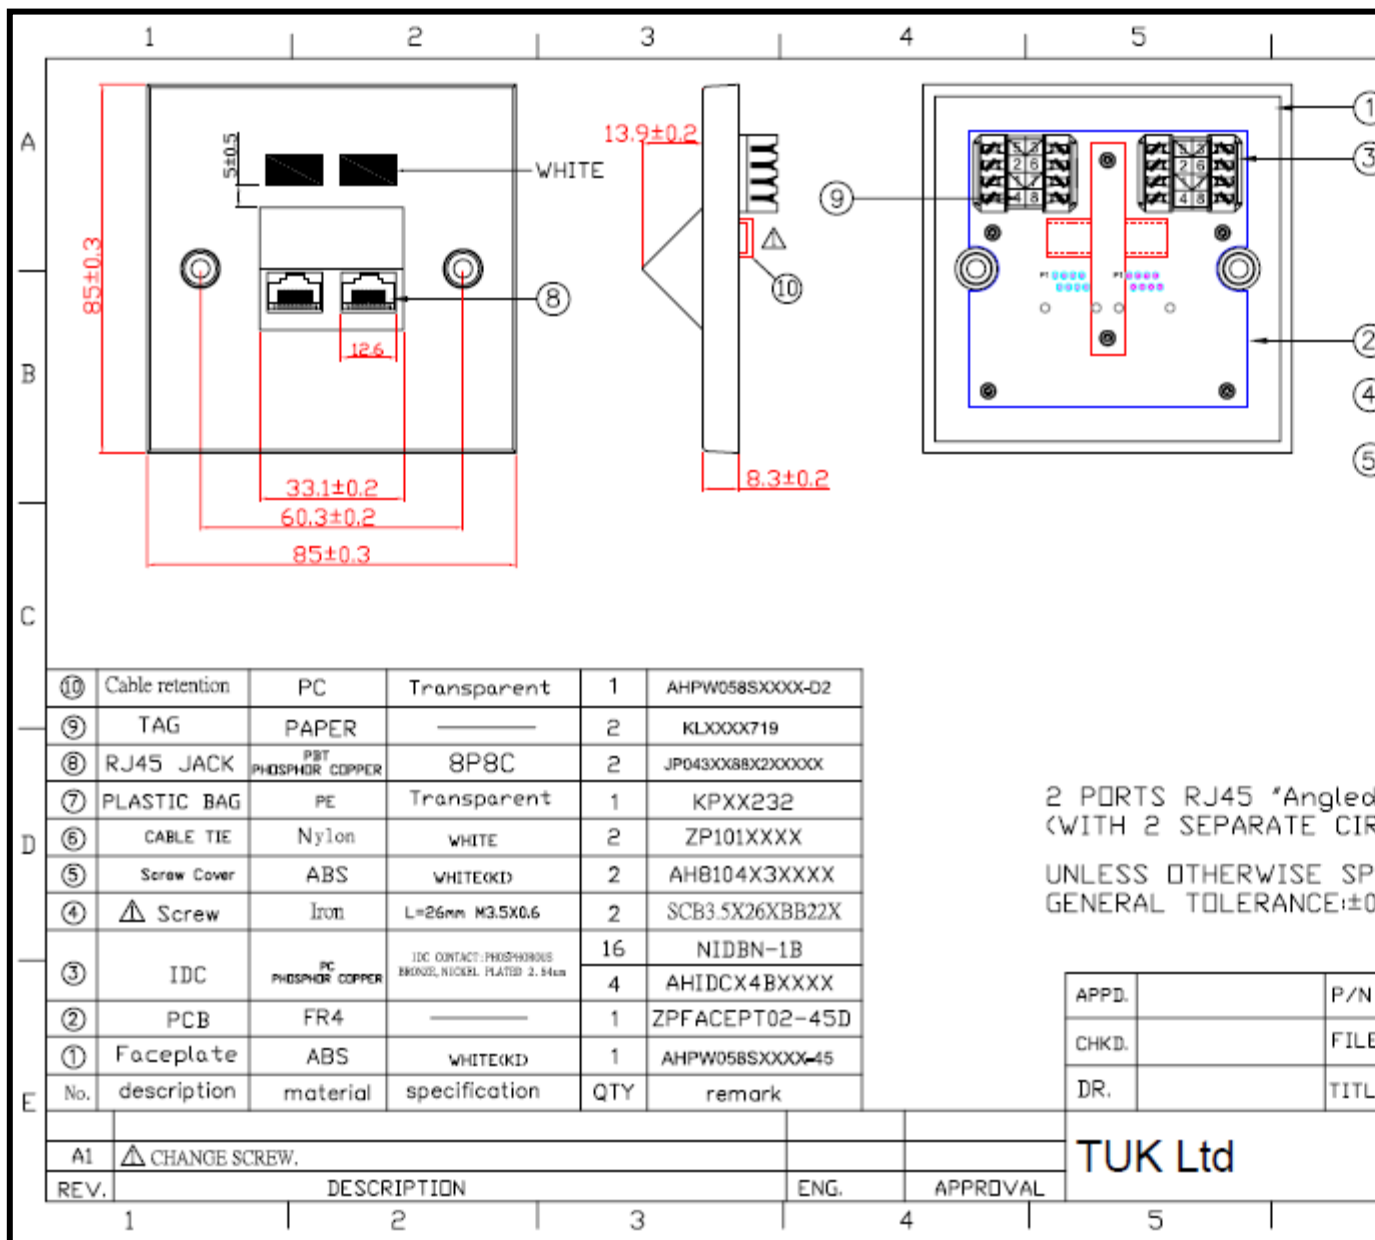

## Category 5e 2 Port and 4 Port Angled Face Plate

**Category 5e 2 Port and 4 Port Angled Face Plate (FJ2-45 + FJ4-45)**

Compact and convenient 2 and 4 port one piece Category 5e faceplates with angled jacks. Both versions fit standard 86x86 back box

### **Features**

- Available with 2 or 4 sockets
- Very compact design – both versions fit standard UK 86x86mm back box
- Angled socket reduces dust ingress and prevents strain on patch leads
- 568B wired, fitted with industry standard LSA+ type IDC connectors
- Labeling and cable tie facility

### **Specifications**

- Weight: 50g (FJ2-45)/ 68g (FJ4-45) (approx)
- Colour: Bright white
- Materials: Faceplate - ABS, PCB – FR4

⑩	Cable retention	PC	Transparent	1	AHPW058SXXXX-D2
⑨	TAG	PAPER	—	2	KLXXX719
⑧	RJ45 JACK	PBT PHOSPHOR COPPER	8P8C	2	JP043XX8BX2XXXX
⑦	PLASTIC BAG	PE	Transparent	1	KPXX232
⑥	CABLE TIE	Nylon	WHITE	2	ZP101XXXX
⑤	Screw Cover	ABS	WHITE(KD)	2	AH8104X3XXXX
④	△ Screw	Iron	L=26mm M3.5X0.6	2	SCB3.5X26XBB22X
③	IDC	PC PHOSPHOR COPPER	IDC CONTACT:PHOSPHOROUS BRONZE,NICKEL PLATED 2.54um	16	NIDBN-1B
				4	AHIDCX4BXXXX
②	PCB	FR4	—	1	ZPFACEPT02-45D
①	Faceplate	ABS	WHITE(KD)	1	AHPW058SXXXX-45
No.	description	material	specification	QTY	remark

2 PORTS RJ45 \*Angled  
(WITH 2 SEPARATE CIR  
UNLESS OTHERWISE SP  
GENERAL TOLERANCE:±0

APPD.		P/N
CHKD.		FILE
DR.		TITL

A1	△ CHANGE SCREW.			
REV.	DESCRIPTION	ENG.	APPROVAL	
1	2	3	4	5

**TUK Ltd**