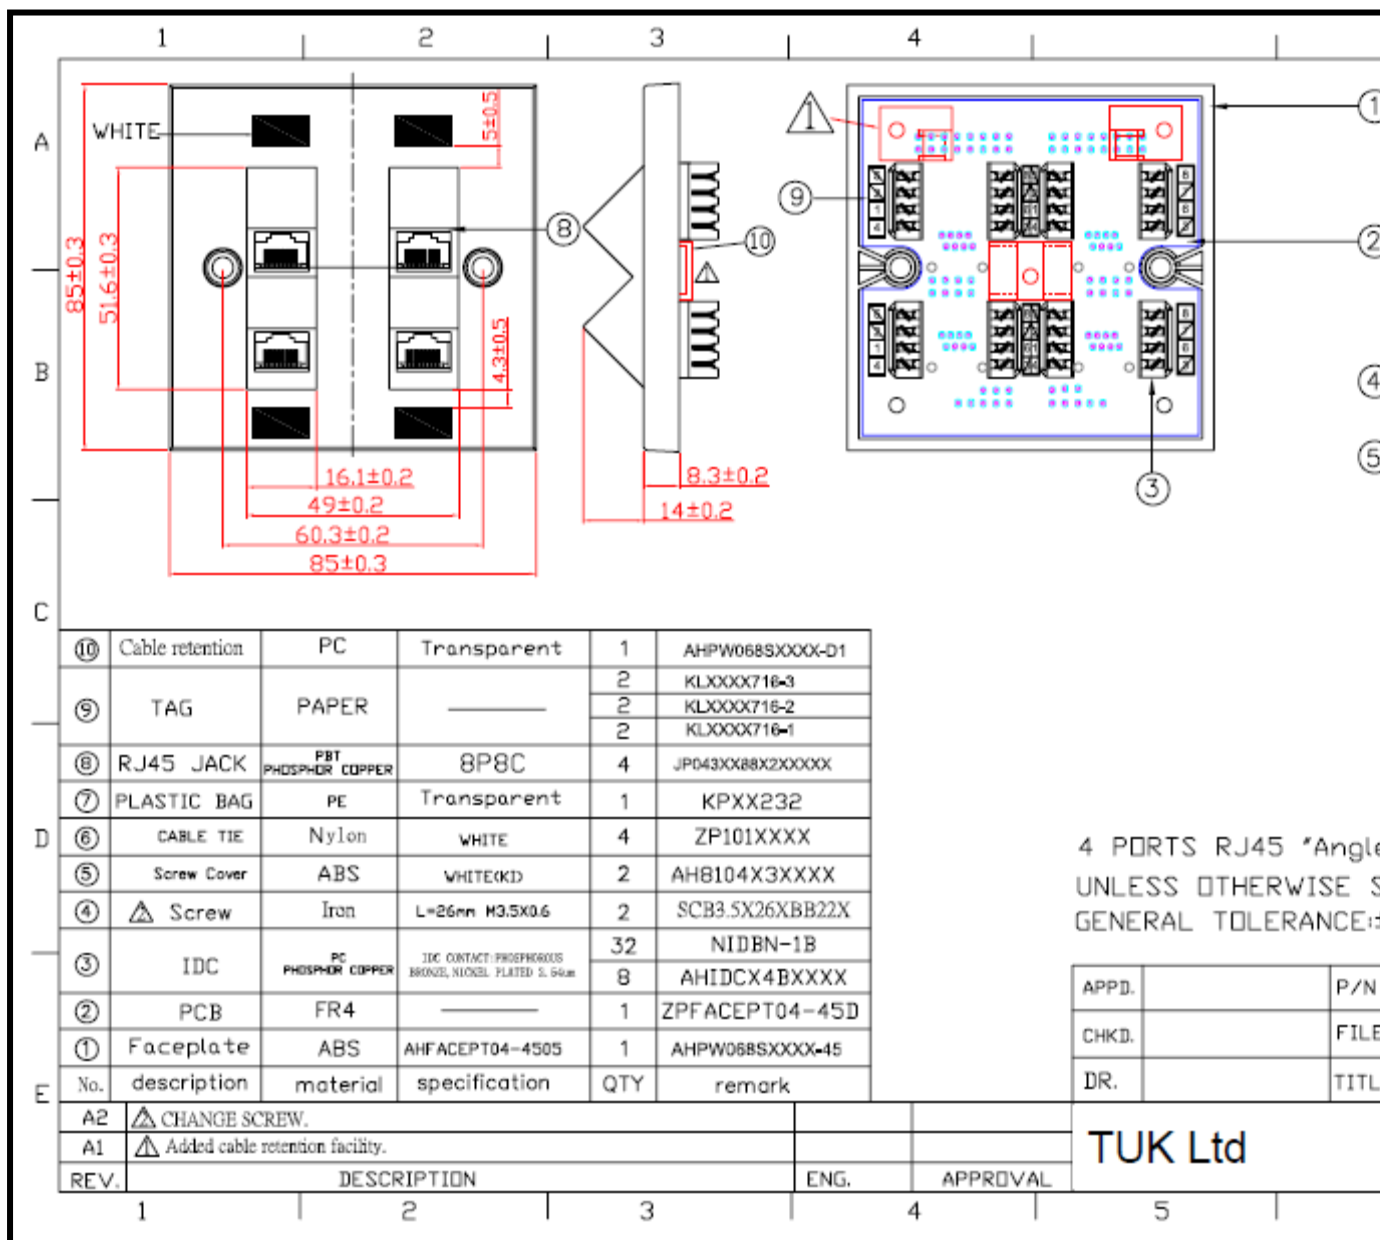

## Category 5e 2 Port and 4 Port Angled Face Plate

**Category 5e 2 Port and 4 Port Angled Face Plate (FJ2-45 + FJ4-45)**

Compact and convenient 2 and 4 port one piece Category 5e faceplates with angled jacks. Both versions fit standard 86x86 back box

### **Features**

- Available with 2 or 4 sockets
- Very compact design – both versions fit standard UK 86x86mm back box
- Angled socket reduces dust ingress and prevents strain on patch leads
- 568B wired, fitted with industry standard LSA+ type IDC connectors
- Labeling and cable tie facility

### **Specifications**

- Weight: 50g (FJ2-45)/ 68g (FJ4-45) (approx)
- Colour: Bright white
- Materials: Faceplate - ABS, PCB – FR4

⑩	Cable retention	PC	Transparent	1	AHPW058SXXXX-D2
⑨	TAG	PAPER	—	2	KLXXX719
⑧	RJ45 JACK	PBT PHOSPHOR COPPER	8P8C	2	JP043XX8BX2XXXX
⑦	PLASTIC BAG	PE	Transparent	1	KPXX232
⑥	CABLE TIE	Nylon	WHITE	2	ZP101XXXX
⑤	Screw Cover	ABS	WHITE(KD)	2	AH8104X3XXXX
④	△ Screw	Iron	L=26mm M3.5X0.6	2	SCB3.5X26XBB22X
③	IDC	PC PHOSPHOR COPPER	IDC CONTACT:PHOSPHOROUS BRONZE,NICKEL PLATED 2.54um	16	NIDBN-1B
				4	AHIDCX4BXXXX
②	PCB	FR4	—	1	ZPFACEPT02-45D
①	Faceplate	ABS	WHITE(KD)	1	AHPW058SXXXX-45
No.	description	material	specification	QTY	remark

2 PORTS RJ45 \*Angled  
(WITH 2 SEPARATE CIR  
UNLESS OTHERWISE SP  
GENERAL TOLERANCE:±0

APPD.		P/N
CHKD.		FILE
DR.		TITL

A1	△ CHANGE SCREW.			
REV.	DESCRIPTION	ENG.	APPROVAL	
1	2	3	4	5

**TUK Ltd**