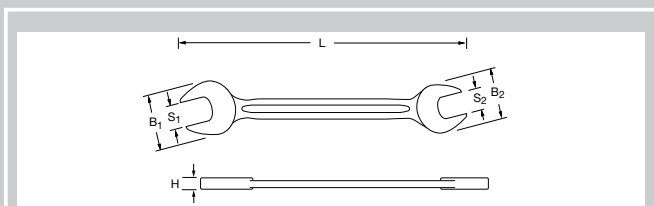

SlimLine spanners. Hands-on tools. CrV steel drop forged, carefully hardened and pla

10 year guarantee

For full professional use!

**DIN
ISO**

- Optimal surface protection by means of double nickel-plating and single chrome-plating. With easy to hold, smooth finish.
- Polished heads: slim and thin walled. Torque characteristics still exceed DIN/ISO requirements.
- With durable laser inscribed and clearly readable sizes in mm.
- Dimensional tolerances are better than those required by DIN/ISO. Each piece is calibrated and checked.

8-piece SlimLine - open-end spanner set, including holder. To DIN 3110 and ISO 3318.

Includes 6 x 7, 8 x 9, 10 x 11, 12 x 13, 14 x 15, 16 x 17, 18 x 19 and 20 x 22mm. Supplied with a plastic holder with slot for each spanner and holes for attaching to a wall. All spanners clearly labelled to make them easy to find.

NO 23 800 set

Each spanner has a clearly marked place for storage. The plastic holder also offers holes to allow for fixing it to a wall.

PROXXON INDUSTRIAL		SlimLine-open-end spanners, individually				
	S ₁ x S ₂	B ₁	B ₂	L	H	
23 828	5 x 5.5 mm	13	14	111	3	
23 830	6 x 7 mm	16	18	123	3.4	
23 832	8 x 9 mm	20	22	140	3.5	
23 834	10 x 11 mm	24	26	157	4.5	
23 836	12 x 13 mm	28	29	173	4.7	
23 838	10 x 13 mm	24	29	174	4.7	
23 840	14 x 15 mm	32	34	190	5.5	
23 842	16 x 17 mm	36	38	205	6	
23 846	18 x 19 mm	38	42	220	6.5	
23 848	17 x 19 mm	38	42	220	6.5	
23 850	20 x 22 mm	43	46	235	7.5	
23 852	21 x 23 mm	45	48	248	7.5	
23 856	24 x 27 mm	49	55	268	8.5	
23 860	30 x 32 mm	59	64	302	9.5	
23 864	34 x 36 mm	65	79	320	10	
23 866	41 x 46 mm	86	95	415	15	