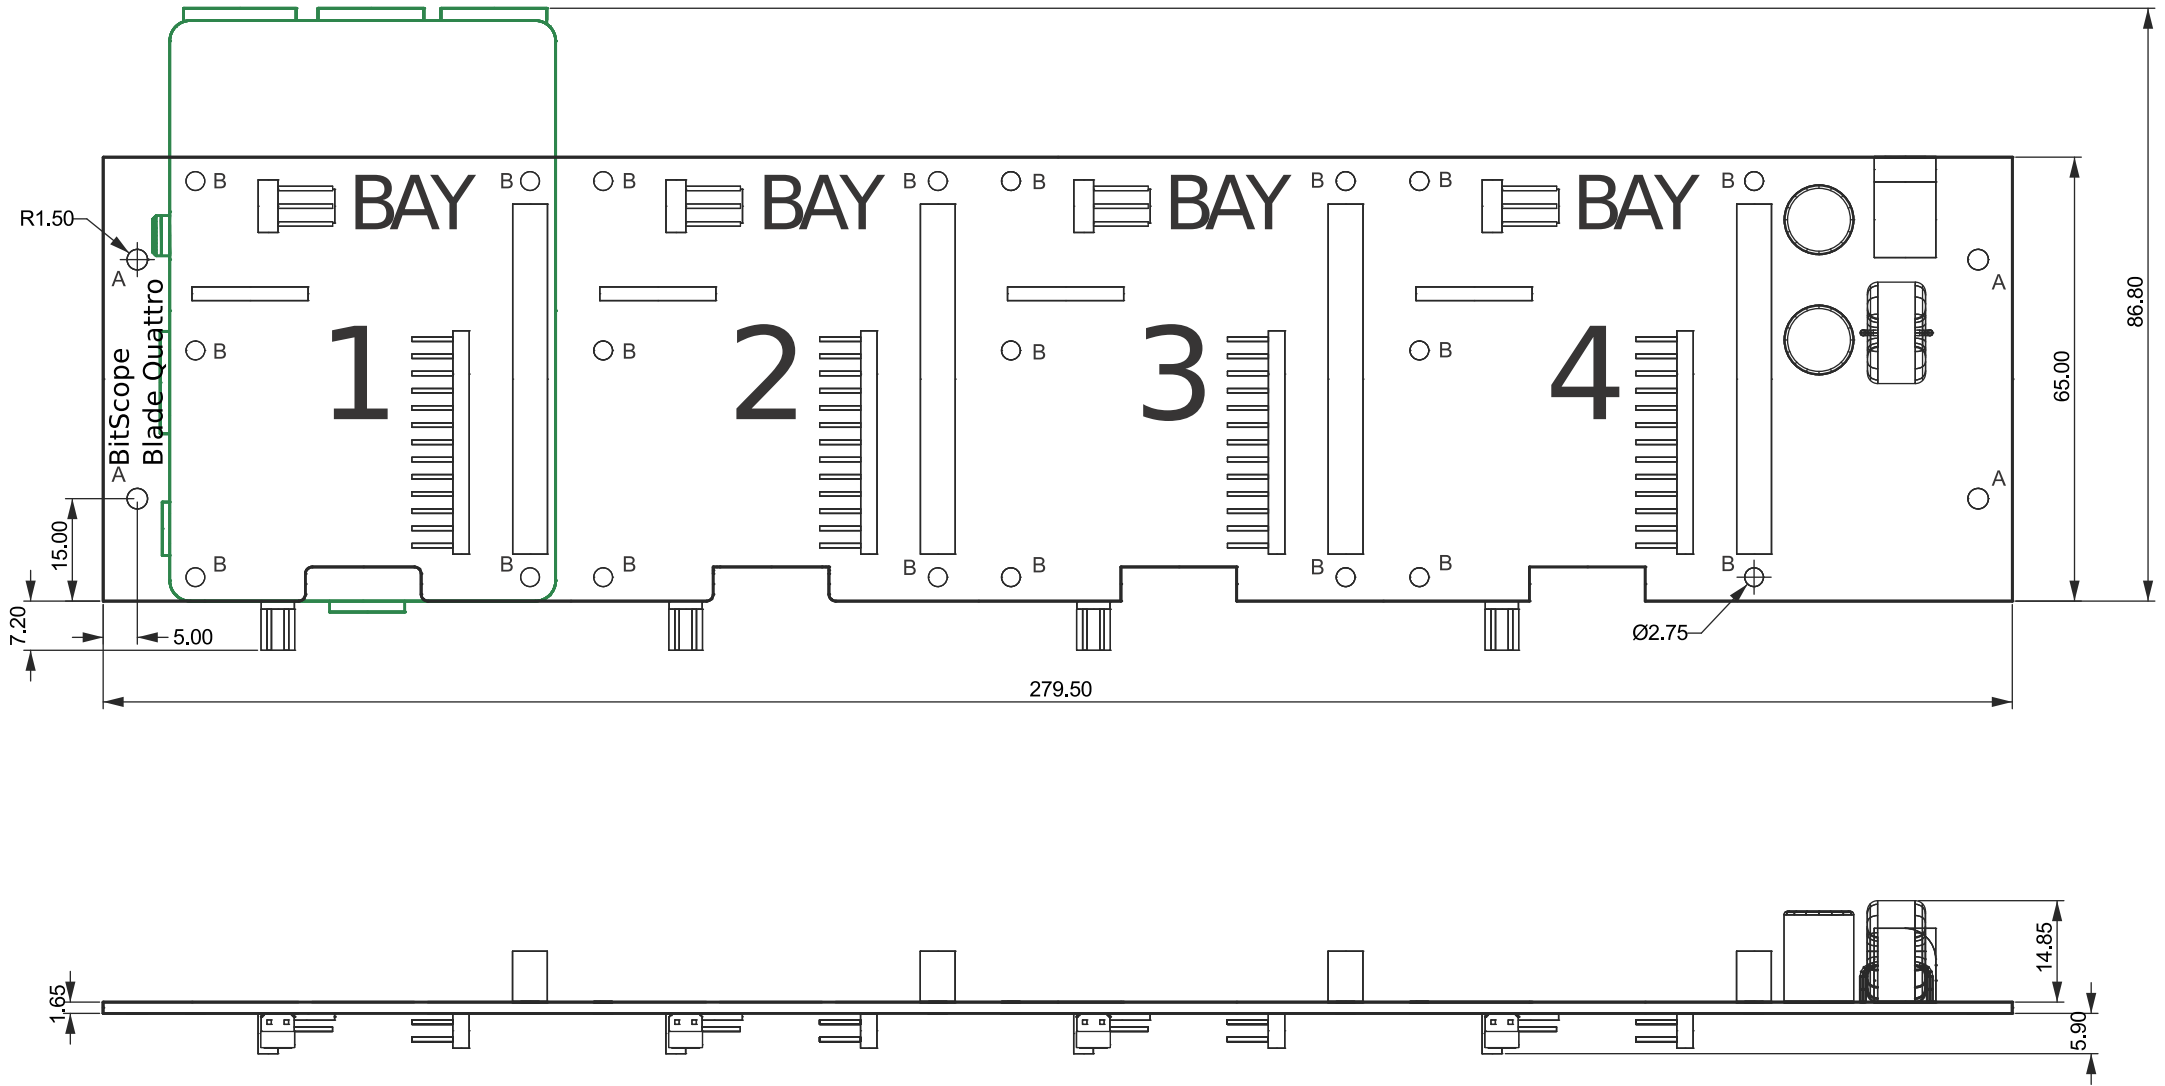

BB04B | BitScope Blade Quattro | Product Drawing

X-ON Electronics

Largest Supplier of Electrical and Electronic Components

Click to view similar products for [Bitscope](#) manufacturer:

Other Similar products are found below :

[PRB-02](#) [CBBRACK20](#) [CLP-02](#) [PRB-04](#) [BS05P](#) [CBBRACK40](#) [BS05U](#) [BB02B](#) [BB04B](#) [MP01A](#) [BB01B](#)