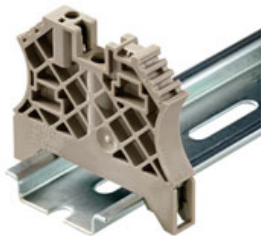

for TS 35 terminal rail

Weidmüller's range of products includes end brackets that guarantee a permanent, reliable mounting on the terminal rail and prevent sliding. Versions with and without screws are available. The end brackets include marking options, also for group markers, and also a test plug holder.

General ordering data

Type	Order No.	Version	GTIN (EAN)	Qty.
WEW 35/1	1059000000	Accessories, End bracket	4008190172282	50 pc(s).