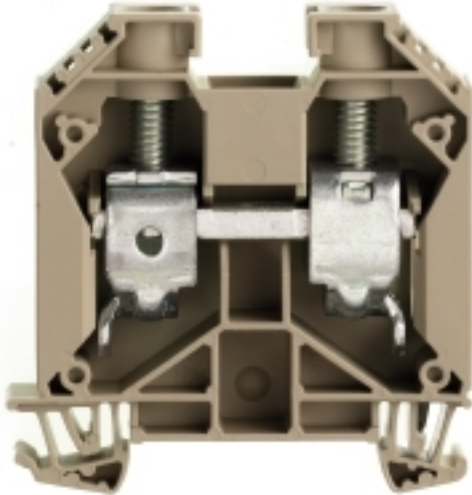

W-Series
WDU 35

Weidmüller Interface GmbH & Co. KG
Klingenbergstraße 16
D-32758 Detmold
Germany
Fon: +49 5231 14-0
Fax: +49 5231 14-292083
www.weidmueller.com

The versatile and extensive range of products - from 0.05 mm² to 300 mm² - means that you have diverse options for your applications at your disposal.

Hardened steel for mechanical strength and high-quality tinned copper for optimum conductivity. All materials comply with RoHS requirements and have been tested to current environment guidelines.

General ordering data

Type	WDU 35
Order No.	1020500000
Version	Feed-through terminal, Screw connection, 35 mm², 1000 V, 125 A, Dark Beige
GTIN (EAN)	4008190077013
Qty.	40 pc(s).