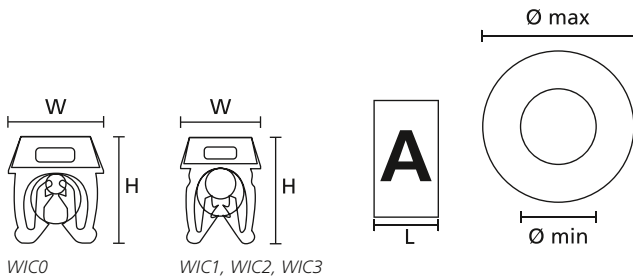

Pre-printed Cable Markers

WIC, snap on

WIC markers are applied to the wire by simply clicking them on using the WIC tool or if no tool is available they can easily be applied by hand.

Simply insert the marker strip into the back of the tool and slide down to the end and simply press the marker down over the wire. Twist the marker off and apply the next marker. Once all the markers are on slide them together until the locking mechanism engages.

Features and Benefits

- Fast and easy to use pre-printed nylon snap-on marker
- Ideal where termination is completed or for maintenance and repair
- Markers lock together to give perfect text alignment
- Vibration resistant markers, WIC markers lock onto wire and cable tightly
- WIC tool holds 20 WIC marker in all three sizes
- Gripping system locks markers onto wire and resists rotation
- Available in Yellow, White and international resistor colour code
- Popular 2 digit markings such as L1, L2, L3, PE are available in Yellow or colour code
- Dispenser colour denotes marker size: WIC0 (GN), WIC1 (RD), WIC2 (BU), WIC3 (YE)

i Customized marking on request

TYPE	Bundle Ø min.	Bundle Ø max.	Width (W)	Height (H)	Length (L)	Wire Size Range (mm ²)	Pack Cont.	Application Tool
WIC0	0.80	2.20	5.0	5.5	3.0	0.15 - 0.75	1,000 pcs.	WIC Tool
WIC1	2.00	2.80	5.0	6.4	3.0	0.50 - 1.50	1,000 pcs.	
WIC2	2.80	3.80	5.6	7.1	3.0	1.50 - 2.50	1,000 pcs.	
WIC3	4.30	5.30	8.0	9.6	3.0	4.00 - 6.00	500 pcs.	
WIC Tool	-	-	-	-	-	-	5 pcs.	