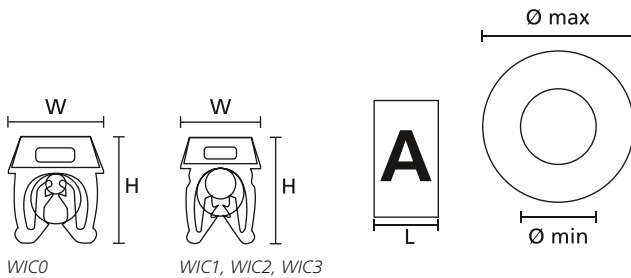

Pre-printed Cable Markers

WIC, snap on

WIC markers are applied to the wire by simply clicking them on using the WIC tool or if no tool is available they can easily be applied by hand.

Simply insert the marker strip into the back of the tool and slide down to the end and simply press the marker down over the wire. Twist the marker off and apply the next marker. Once all the markers are on slide them together until the locking mechanism engages.

Features and Benefits

- Fast and easy to use pre-printed nylon snap-on marker
- Ideal where termination is completed or for maintenance and repair
- Markers lock together to give perfect text alignment
- Vibration resistant markers, WIC markers lock onto wire and cable tightly
- WIC tool holds 20 WIC marker in all three sizes
- Gripping system locks markers onto wire and resists rotation
- Available in Yellow, White and international resistor colour code
- Popular 2 digit markings such as L1, L2, L3, PE are available in Yellow or colour code
- Dispenser colour denotes marker size: WIC0 (GN), WIC1 (RD), WIC2 (BU), WIC3 (YE)

i Customized marking on request

TYPE	Bundle Ø min.	Bundle Ø max.	Width (W)	Height (H)	Length (L)	Wire Size Range (mm ²)	Pack Cont.	Application Tool
WIC0	0.80	2.20	5.0	5.5	3.0	0.15 - 0.75	1,000 pcs.	WIC Tool
WIC1	2.00	2.80	5.0	6.4	3.0	0.50 - 1.50	1,000 pcs.	
WIC2	2.80	3.80	5.6	7.1	3.0	1.50 - 2.50	1,000 pcs.	
WIC3	4.30	5.30	8.0	9.6	3.0	4.00 - 6.00	500 pcs.	
WIC Tool	-	-	-	-	-	-	5 pcs.	