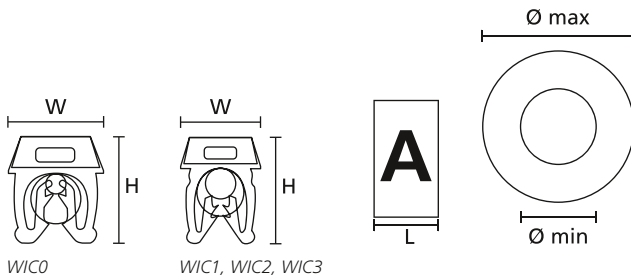

i Customized marking on request

TYPE	Bundle Ø min.	Bundle Ø max.	Width (W)	Height (H)	Length (L)	Wire Size Range (mm²)	Pack Cont.	Application Tool
WIC0	0.80	2.20	5.0	5.5	3.0	0.15 - 0.75	1,000 pcs.	WIC Tool
WIC1	2.00	2.80	5.0	6.4	3.0	0.50 - 1.50	1,000 pcs.	
WIC2	2.80	3.80	5.6	7.1	3.0	1.50 - 2.50	1,000 pcs.	
WIC3	4.30	5.30	8.0	9.6	3.0	4.00 - 6.00	500 pcs.	
WIC Tool	-	-	-	-	-	-	5 pcs.	

All dimensions in mm. Subject to technical changes.
Minimum Order Quantity (MOQ) may differ from package content. Other packaging options may also be available.

Application Tool	
WIC Tool	561-00001

For product specific approvals and specifications please refer to the Appendix.