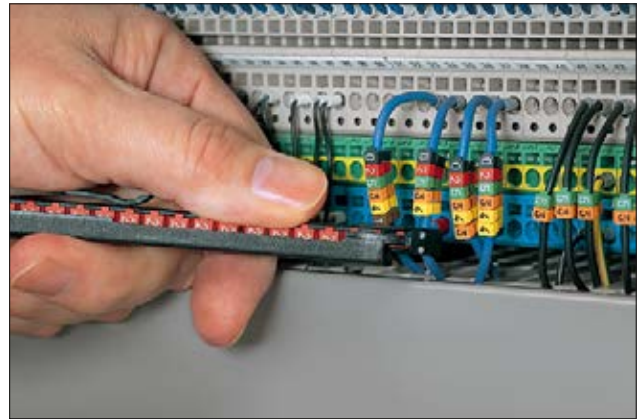

Pre-printed Cable Markers

WIC, snap on

WIC markers are applied to the wire by simply clicking them on using the WIC tool or if no tool is available they can easily be applied by hand.

Simply insert the marker strip into the back of the tool and slide down to the end and simply press the marker down over the wire. Twist the marker off and apply the next marker. Once all the markers are on slide them together until the locking mechanism engages.

Features and Benefits

- Fast and easy to use pre-printed nylon snap-on marker
- Ideal where termination is completed or for maintenance and repair
- Markers lock together to give perfect text alignment
- Vibration resistant markers, WIC markers lock onto wire and cable tightly
- WIC tool holds 20 WIC marker in all three sizes
- Gripping system locks markers onto wire and resists rotation
- Available in Yellow, White and international resistor colour code
- Popular 2 digit markings such as L1, L2, L3, PE are available in Yellow or colour code
- Dispenser colour denotes marker size: WIC0 (GN), WIC1 (RD), WIC2 (BU), WIC3 (YE)