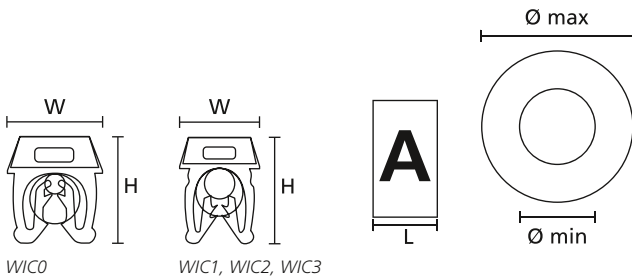

Pre-printed Cable Markers

WIC, snap on

WIC markers are applied to the wire by simply clicking them on using the WIC tool or if no tool is available they can easily be applied by hand.

Simply insert the marker strip into the back of the tool and slide down to the end and simply press the marker down over the wire. Twist the marker off and apply the next marker. Once all the markers are on slide them together until the locking mechanism engages.

Features and Benefits

- Fast and easy to use pre-printed nylon snap-on marker
- Ideal where termination is completed or for maintenance and repair
- Markers lock together to give perfect text alignment
- Vibration resistant markers, WIC markers lock onto wire and cable tightly
- WIC tool holds 20 WIC marker in all three sizes
- Gripping system locks markers onto wire and resists rotation
- Available in Yellow, White and international resistor colour code
- Popular 2 digit markings such as L1, L2, L3, PE are available in Yellow or colour code
- Dispenser colour denotes marker size: WIC0 (GN), WIC1 (RD), WIC2 (BU), WIC3 (YE)

i Customized marking on request

TYPE	Bundle Ø min.	Bundle Ø max.	Width (W)	Height (H)	Length (L)	Wire Size Range (mm ²)	Pack Cont.	Application Tool
WIC0	0.80	2.20	5.0	5.5	3.0	0.15 - 0.75	1,000 pcs.	WIC Tool
WIC1	2.00	2.80	5.0	6.4	3.0	0.50 - 1.50	1,000 pcs.	
WIC2	2.80	3.80	5.6	7.1	3.0	1.50 - 2.50	1,000 pcs.	
WIC3	4.30	5.30	8.0	9.6	3.0	4.00 - 6.00	500 pcs.	
WIC Tool	-	-	-	-	-	-	5 pcs.	