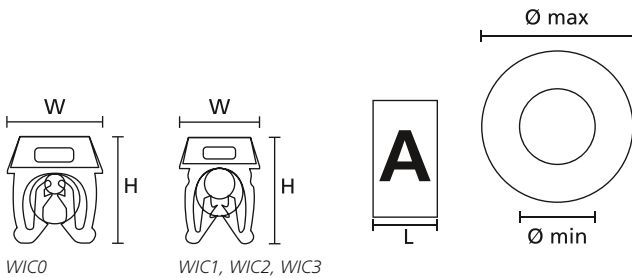

i Customized marking on request

TYPE	Bundle Ø min.	Bundle Ø max.	Width (W)	Height (H)	Length (L)	Wire Size Range (mm²)	Pack Cont.	Application Tool
WIC0	0.80	2.20	5.0	5.5	3.0	0.15 - 0.75	1,000 pcs.	WIC Tool
WIC1	2.00	2.80	5.0	6.4	3.0	0.50 - 1.50	1,000 pcs.	
WIC2	2.80	3.80	5.6	7.1	3.0	1.50 - 2.50	1,000 pcs.	
WIC3	4.30	5.30	8.0	9.6	3.0	4.00 - 6.00	500 pcs.	
WIC Tool	-	-	-	-	-	-	5 pcs.	

All dimensions in mm. Subject to technical changes.
Minimum Order Quantity (MOQ) may differ from package content. Other packaging options may also be available.

Application Tool	
WIC Tool	561-00001

For product specific approvals and specifications please refer to the Appendix.