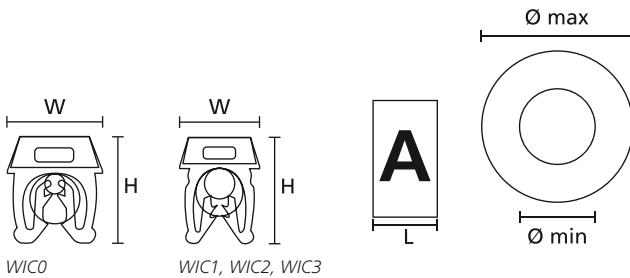

Pre-printed Cable Markers

WIC, snap on

WIC markers are applied to the wire by simply clicking them on using the WIC tool or if no tool is available they can easily be applied by hand.

Simply insert the marker strip into the back of the tool and slide down to the end and simply press the marker down over the wire. Twist the marker off and apply the next marker. Once all the markers are on slide them together until the locking mechanism engages.

Features and Benefits

- Fast and easy to use pre-printed nylon snap-on marker
- Ideal where termination is completed or for maintenance and repair
- Markers lock together to give perfect text alignment
- Vibration resistant markers, WIC markers lock onto wire and cable tightly
- WIC tool holds 20 WIC marker in all three sizes
- Gripping system locks markers onto wire and resists rotation
- Available in Yellow, White and international resistor colour code
- Popular 2 digit markings such as L1, L2, L3, PE are available in Yellow or colour code
- Dispenser colour denotes marker size: WIC0 (GN), WIC1 (RD), WIC2 (BU), WIC3 (YE)

i Customized marking on request

TYPE	Bundle Ø min.	Bundle Ø max.	Width (W)	Height (H)	Length (L)	Wire Size Range (mm ²)	Pack Cont.	Application Tool
WIC0	0.80	2.20	5.0	5.5	3.0	0.15 - 0.75	1,000 pcs.	WIC Tool
WIC1	2.00	2.80	5.0	6.4	3.0	0.50 - 1.50	1,000 pcs.	
WIC2	2.80	3.80	5.6	7.1	3.0	1.50 - 2.50	1,000 pcs.	
WIC3	4.30	5.30	8.0	9.6	3.0	4.00 - 6.00	500 pcs.	
WIC Tool	-	-	-	-	-	-	5 pcs.	