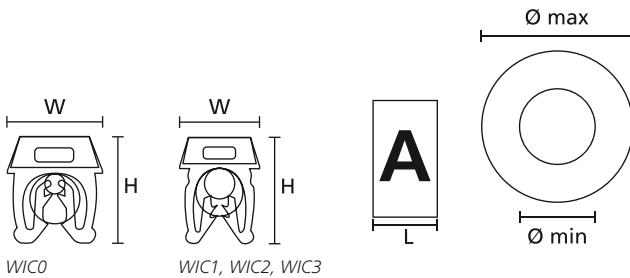

i Customized marking on request

TYPE	Bundle Ø min.	Bundle Ø max.	Width (W)	Height (H)	Length (L)	Wire Size Range (mm²)	Pack Cont.	Application Tool
WIC0	0.80	2.20	5.0	5.5	3.0	0.15 - 0.75	1,000 pcs.	WIC Tool
WIC1	2.00	2.80	5.0	6.4	3.0	0.50 - 1.50	1,000 pcs.	
WIC2	2.80	3.80	5.6	7.1	3.0	1.50 - 2.50	1,000 pcs.	
WIC3	4.30	5.30	8.0	9.6	3.0	4.00 - 6.00	500 pcs.	
WIC Tool	-	-	-	-	-	-	5 pcs.	

All dimensions in mm. Subject to technical changes.
Minimum Order Quantity (MOQ) may differ from package content. Other packaging options may also be available.

Application Tool	
WIC Tool	561-00001

For product specific approvals and specifications please refer to the Appendix.