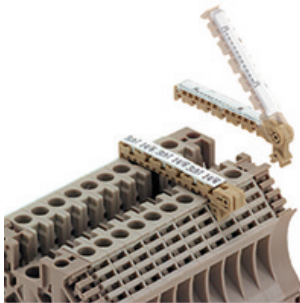

W-Series WPE 10

Weidmüller Interface GmbH & Co. KG
Klingenbergstraße 16
D-32758 Detmold
Germany
Fon: +49 5231 14-0
Fax: +49 5231 14-292083
www.weidmueller.com

Accessories

Blank

The Dekafix (DEK) marker is the universal marker for all conductor and plug-in connectors as well as for electronic sub-assemblies. The system is ideal for short number sequences and covers a wide range of ready-printed markers.

Strips for fast installation in only one work step. The printing is easy to read, rich in contrast and available in various widths.

- Large range of ready-to-use markers
- Strips for fast installation
- Terminal markers, suitable for all Weidmüller cable connectors
- Available as blank MultiCard or with standard printing

General ordering data

Type	Order No.	Version	GTIN (EAN)	Qty.
DEK 5/5 MC	1609801044	Dekafix, Terminal marker,	4008190397111	1,000 pc(s).
NE WS		5 x 5 mm, Pitch in mm (P): 5.00 Weidmueller, White		

SchT group marker carrier

The SchT 5 S group tag carriers are clipped directly onto the TS 32 mounting rail (G-rail) or the TS 35 mounting rail (top-hat rail). It is therefore possible to label the terminal strip irrespective of the terminal and the type of terminal. SchT 5 and SchT 5 S are fitted with ESO 5, STR 5 protective strips.

The SchT 7 is a hinged group tag carrier for inlay tags which enables easy access to the clamping screw. The SchT 7 is fitted with ESO 7, STR 7 protective strips or DEK 5.

SchT 9/4 and SchT 14/6 are hinged group tag carriers for single dekafix and WS tags that enable easy access to the clamping screw.

SchT 9/4 and SchT 14/6 are fitted with WS or DEK.

Inlay tags and protective strips can be found under "Accessories".

General ordering data

Delivery status Available until	Type	Order No.	Version	GTIN (EAN)	Qty.	
This article will no longer be available in the future.	2015-12-31T00:00:00+01:00	SCHT 14/6	1269060000	SCHT, Terminal marker, 44.3 x 6 mm, Pitch in mm (P): 6.00 Beige	4008190051396	20 pc(s).
SCHT 7	0517960000	SCHT, Terminal marker, 39.3 x 8 mm, Pitch in mm (P): 7.00 White	4008190001742	20 pc(s).		
This article will no longer be	2015-07-31T00:00:00+02:00	SCHT 9/4	1278460000	SCHT, Terminal marker, 32 x 4	4008190086930	20 pc(s).