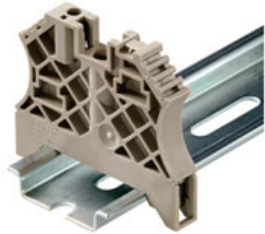

**W-Series
WPE 10**

Weidmüller Interface GmbH & Co. KG
Klingenbergstraße 16
D-32758 Detmold
Germany
Fon: +49 5231 14-0
Fax: +49 5231 14-292083
www.weidmueller.com

Accessories

for TS 35 terminal rail

Weidmüller's range of products includes end brackets that guarantee a permanent, reliable mounting on the terminal rail and prevent sliding. Versions with and without screws are available. The end brackets include marking options, also for group markers, and also a test plug holder.

General ordering data

Type	Order No.	Version	GTIN (EAN)	Qty.
WEW 35/2	1061200000	Accessories, End bracket	4008190030230	100 pc(s).