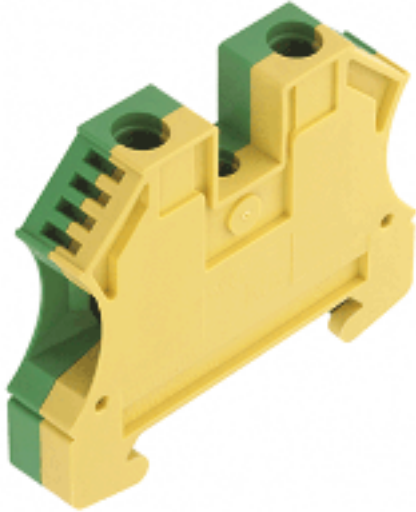

**W-Series**  
**WPE 10**

**Weidmüller Interface GmbH & Co. KG**  
Klingenbergstraße 16  
D-32758 Detmold  
Germany  
Fon: +49 5231 14-0  
Fax: +49 5231 14-292083  
www.weidmueller.com

The PE terminals are available in two designs: standard and compact (N), with rated cross-section from 1.5 mm<sup>2</sup> to 150 mm<sup>2</sup> (e.g. 2.5 mm<sup>2</sup> – WPE 2.5 or 4 mm<sup>2</sup> – WPE 4N).

**General ordering data**

Type	WPE 10
Order No.	<a href="#">1010300000</a>
Version	PE terminal, Screw connection, 10 mm <sup>2</sup> , 1200 A (10 mm <sup>2</sup> ), green / yellow
GTIN (EAN)	4008190031251
Qty.	50 pc(s).