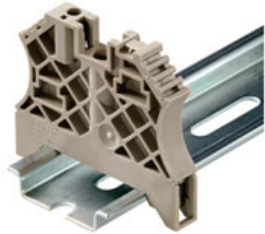

### ZGB pivotable group tag holder

The ZGB 15 is a hinged group tag carrier. The tag carrier can hold the dekafix 5, WS 12/5 terminal markers or the inlay tag ESO 15.  
 The ZGB 30 is a hinged group tag carrier. The tag carrier can hold the dekafix 5, WS 12/5 terminal markers or the inlay tag ESO 7.  
 Inlay tags and protective strips can be found under "Accessories".

#### General ordering data

Type	Order No.	Version	GTIN (EAN)	Qty.
ZGB 30	<a href="#">1611930000</a>	Terminal markers, Terminal marker, 32 x 7 mm, Pitch in mm (P): 5.00 White	4008190002251	20 pc(s).
ZGB 15	<a href="#">1636530000</a>	Terminal markers, Terminal marker, 15 x 7 mm, Pitch in mm (P): 5.00 White	4008190297053	20 pc(s).

**for TS 35 terminal rail**

Weidmüller's range of products includes end brackets that guarantee a permanent, reliable mounting on the terminal rail and prevent sliding. Versions with and without screws are available. The end brackets include marking options, also for group markers, and also a test plug holder.