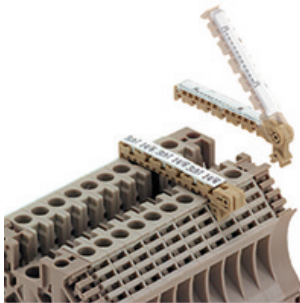

W-Series
WPE 16

Weidmüller Interface GmbH & Co. KG
Klingenbergstraße 16
D-32758 Detmold
Germany
Fon: +49 5231 14-0
Fax: +49 5231 14-292083
www.weidmueller.com

Accessories

Blank

The Dekafix (DEK) marker is the universal marker for all conductor and plug-in connectors as well as for electronic sub-assemblies. The system is ideal for short number sequences and covers a wide range of ready-printed markers.

Strips for fast installation in only one work step. The printing is easy to read, rich in contrast and available in various widths.

- Large range of ready-to-use markers
- Strips for fast installation
- Terminal markers, suitable for all Weidmüller cable connectors
- Available as blank MultiCard or with standard printing

General ordering data

Type	Order No.	Version	GTIN (EAN)	Qty.
DEK 5/5 MC	1609801044	Dekafix, Terminal marker,	4008190397111	1,000 pc(s).
NE WS		5 x 5 mm, Pitch in mm (P): 5.00 Weidmueller, White		

SchT group marker carrier

The SchT 5 S group tag carriers are clipped directly onto the TS 32 mounting rail (G-rail) or the TS 35 mounting rail (top-hat rail). It is therefore possible to label the terminal strip irrespective of the terminal and the type of terminal. SchT 5 and SchT 5 S are fitted with ESO 5, STR 5 protective strips.

The SchT 7 is a hinged group tag carrier for inlay tags which enables easy access to the clamping screw. The SchT 7 is fitted with ESO 7, STR 7 protective strips or DEK 5.

SchT 9/4 and SchT 14/6 are hinged group tag carriers for single dekafix and WS tags that enable easy access to the clamping screw.

SchT 9/4 and SchT 14/6 are fitted with WS or DEK.

Inlay tags and protective strips can be found under "Accessories".

General ordering data

Delivery status Available until	Type	Order No.	Version	GTIN (EAN)	Qty.	
This article will no longer be available in the future.	2015-12-31T00:00:00+01:00	SCHT 14/6	1269060000	SCHT, Terminal marker, 44.3 x 6 mm, Pitch in mm (P): 6.00 Beige	4008190051396	20 pc(s).
SCHT 7	0517960000	SCHT, Terminal marker, 39.3 x 8 mm, Pitch in mm (P): 7.00 White	4008190001742	20 pc(s).		
This article will no longer be available in the future.	2015-07-31T00:00:00+02:00	SCHT 9/4	1278460000	SCHT, Terminal marker, 32 x 4	4008190086930	20 pc(s).