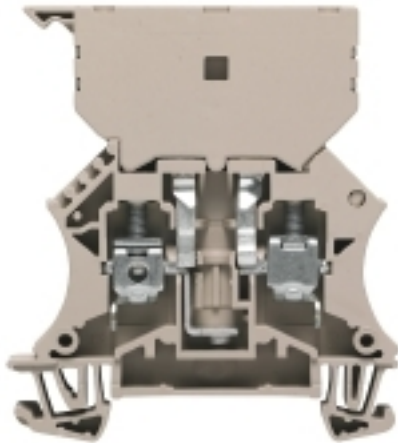

**W-Series
WSI 6/2 GZ/DEF63**

Weidmüller Interface GmbH & Co. KG
Klingenbergstraße 16
D-32758 Detmold
Germany
Fon: +49 5231 14-0
Fax: +49 5231 14-292083
www.weidmueller.com

The fuse terminals of the Weidmüller W Series are available in two different forms:

- Fuse terminal with pivoting retaining lever
- Fuse terminal with plug-in SIHA fuse holder

General ordering data

Type	WSI 6/2 GZ/DEF63
Order No.	1014000000
Version	W-Series, Fuse terminal, Rated cross-section: 6 mm², Screw connection
GTIN (EAN)	4008190006723
Qty.	25 pc(s).