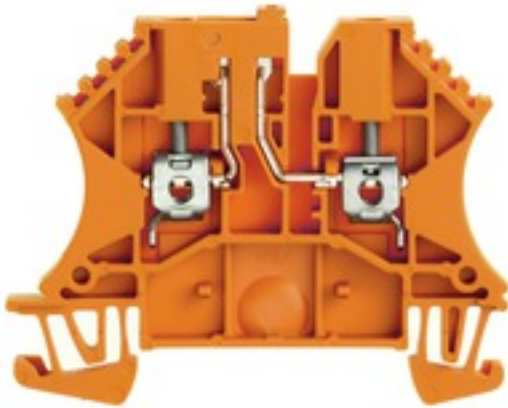

W-Series
WTR 2.5 OR
Weidmüller Interface GmbH & Co. KG

Klingenbergstraße 16

D-32758 Detmold

Germany

Fon: +49 5231 1429-0

Fax: +49 5231 14292083

www.weidmueller.com

Klippon® Connect with clamping yoke Technology

The high reliability and variety of designs of the terminal blocks with clamping yoke connections make planning easier and optimises operational safety. Klippon® Connect provides a proven response to a range of different requirements.