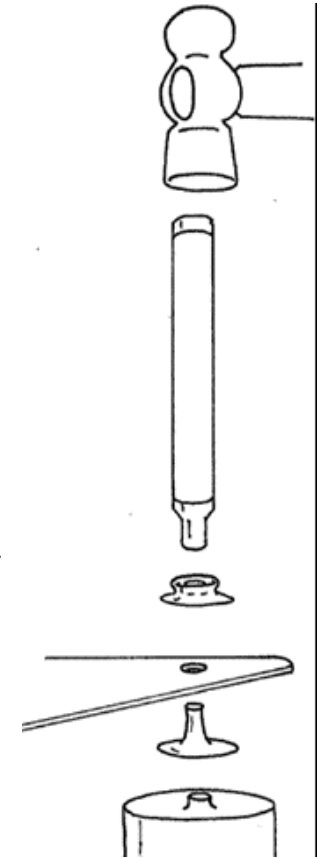

## Description

Grounding points on bench and floor mats are used to connect ground cords, these must be riveted through the mat material. The Vermason punch and anvil are simple but effective tools to achieve a neat finish with firm materials, no thicker than 4mm.

Both tools are mild steel, with a bright zinc and passivate finish

The “10mm-stud-and-post” set creates grounding points on bench and floor mats to which to connect ground cords.

## Instructions for use of punch and anvil rivet stud

- Punch a 5 mm diameter hole in mat in desired location.
- Insert post from underneath, apply stud over the protruding post on upper side.
- Fit anvil under the post.
- Place punch inside stud and hammer post until it rolls and a tight assembly is achieved.
- Alternately, the punch may also be fitted in a hand-operated arbor press for installation
- Check that the stud holds firmly and makes good electrical contact with the mat.

Item	Description
VER-26977	Set, Punch and Anvil, for Stud and Sockets with 10 Studs&Posts

Unless otherwise noted, tolerance  $\pm 10\%$   
Specifications and procedures subject to change without notice.