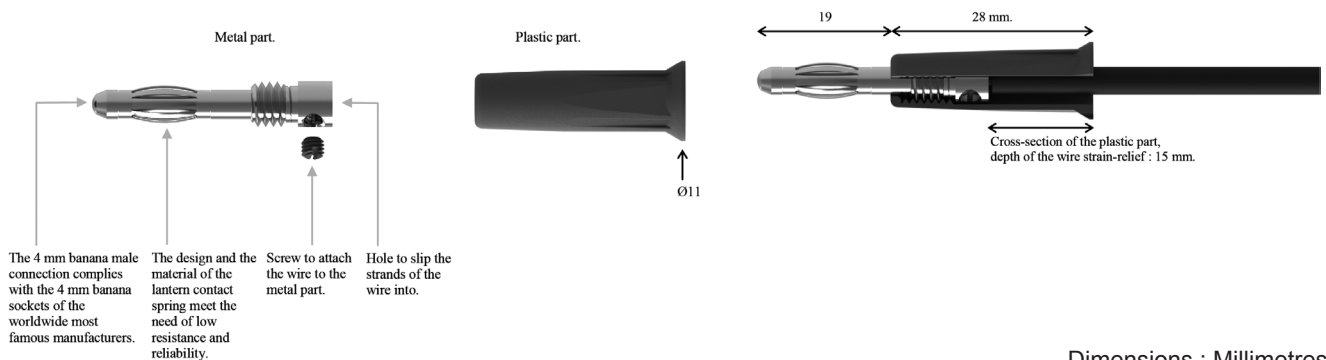

Banana Plug, 36A, Screw

RoHS
Compliant

Designation

Do-it-Yourself (DIY). Straight 4mm Banana (male) Plug. Solder screw wire attachment.

Applications

In-the-field repairing and making of 4mm banana leads.

Characteristics

Electrical Safety	: Very low voltages only: 33V AC / 70V DC, 36A (at +40°C).
Operating Temperature	: -20°C to +80°C
Materials	: Conductors: Nickel-coated brass
Colour	: Black & Red
Weight	: 0.005 kg

Diagram

Dimensions : Millimetres

Part Number Table

Description	Colour	Part Number
Banana Plug, 36A, Screw	Black	76-1644
	Red	76-1646

Important Notice : This data sheet and its contents (the "Information") belong to the members of the Premier Farnell group of companies (the "Group") or are licensed to it. No licence is granted for the use of it other than for information purposes in connection with the products to which it relates. No licence of any intellectual property rights is granted. The Information is subject to change without notice and replaces all data sheets previously supplied. The Information supplied is believed to be accurate but the Group assumes no responsibility for its accuracy or completeness, any error in or omission from it or for any use made of it. Users of this data sheet should check for themselves the Information and the suitability of the products for their purpose and not make any assumptions based on information included or omitted. Liability for loss or damage resulting from any reliance on the Information or use of it (including liability resulting from negligence or where the Group was aware of the possibility of such loss or damage arising) is excluded. This will not operate to limit or restrict the Group's liability for death or personal injury resulting from its negligence. Tenma is the registered trademark of the Group. © Premier Farnell Limited 2016.