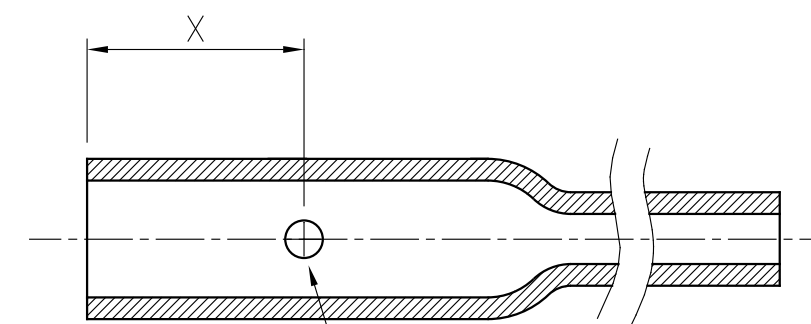

THIRD ANGLE PROJECTION

BS 8888

DO NOT SCALE
IF IN DOUBT ASK

Q.A.	H/S SETT
H/S Q.A.	REL. INSP.
H/S PROD	EXT. ISS. CODE

STANDARD PART (AFTER UNRESTRICTED RECOVERY)

EXPANDED (AS SUPPLIED)

PART No.	EXPANDED DIAMETERS (AS SUPPLIED)		RECOVERED DIAMETERS		RECOVERED DIMENSIONS				
	ϕh	ϕj	ϕH	ϕJ	P	R	S	Hw	Jw
	MIN	MIN	MAX	MAX	±10%	NOM	NOM	±20%	±20%
120-1	16.5 (0.65)	10.2 (0.40)	7.0 (0.27)	3.0 (0.12)	60.9 (2.40)	24.0 (0.94)	32.0 (1.26)	1.30 (0.05)	1.30 (0.05)
120-2	20.3 (0.80)	10.2 (0.40)	7.0 (0.27)	3.0 (0.12)	60.9 (2.40)	24.0 (0.94)	32.0 (1.26)	1.30 (0.05)	1.30 (0.05)
120-3	16.5 (0.65)	10.7 (0.42)	7.0 (0.27)	3.0 (0.12)	38.0 (1.50)	24.0 (0.94)	9.10 (0.36)	1.30 (0.05)	1.30 (0.05)
120-10	20.3 (0.80)	10.2 (0.40)	7.0 (0.27)	3.0 (0.12)	49.6 (1.95)	12.7 (0.50)	32.0 (1.26)	1.30 (0.05)	1.30 (0.05)
120-12	20.3 (0.80)	10.2 (0.40)	7.0 (0.27)	3.0 (0.12)	44.5 (1.75)	7.6 (0.30)	32.0 (1.26)	1.30 (0.05)	1.30 (0.05)

OPTIONAL FILLER PORT DETAIL

PART No.	RECOVERED DIMENSIONS	
	X	Y
	±20%	±20%
120-1	12.0 (0.47)	-
120-2	12.0 (0.47)	-
120-3	12.0 (0.47)	-
120-10	-	-
120-12	-	-

OPTION TO STANDARD PART
FILLER PORT (CODE P)

1 FILLER PORT
 $\phi 4.5$ NOM (.18)

HellermannTyton

William Prance Road,
Plymouth International Med. & Tech. Park,
Plymouth, PL6 5WR
Tel ++44 (0) 1752 701261
Fax ++44 (0) 1752 790058

NAME	G.Baser	SCALE	NTS	ADHESIVE	A3	SHT. 1
DATE	18/02/09	DIMS IN	mm (in)		ORIGINAL SHEET SIZE 420mm x 297mm	OF
TITLE	BOTTLE SLEEVE (RIBLESS)			PART No.	DRAWING No.	1 SHTS.
ISSUE	NOTE No.	DRAWN	DATE	120	152187	