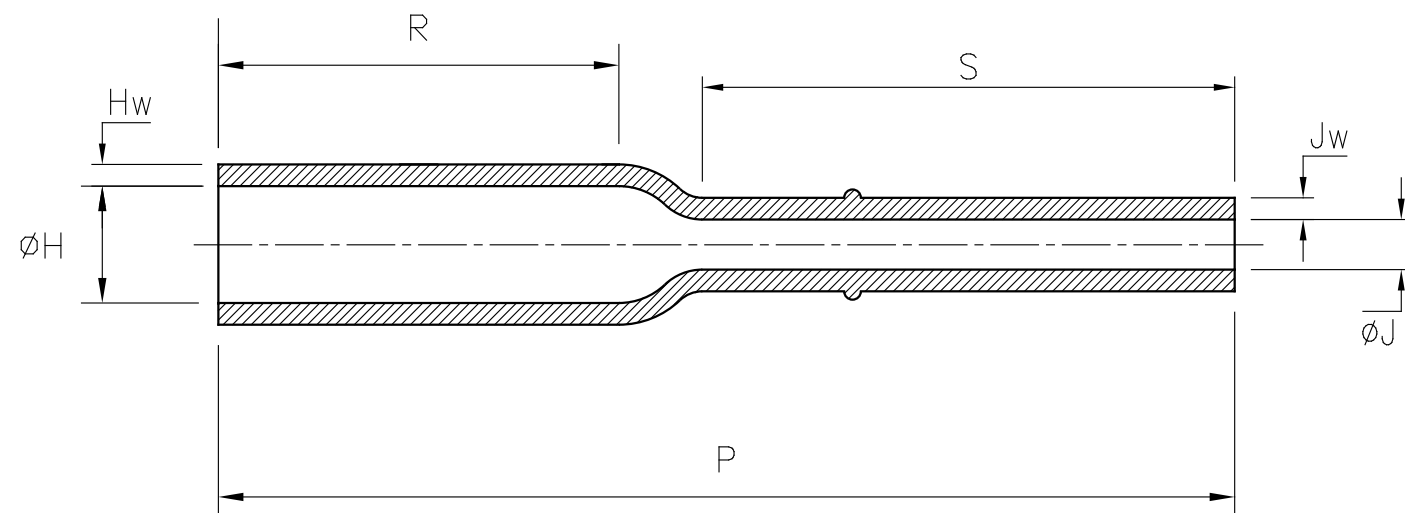

THIRD ANGLE PROJECTION

BS 8888

DO NOT SCALE
IF IN DOUBT ASK

Q.A.	H/S SETT
H/S Q.A.	REL. INSP.
H/S PROD	EXT. ISS. CODE

STANDARD PART (AFTER UNRESTRICTED RECOVERY)

EXPANDED (AS SUPPLIED)

PART No.	EXPANDED DIAMETERS (AS SUPPLIED)		RECOVERED DIAMETERS		RECOVERED DIMENSIONS				
	ϕh	ϕj	ϕH	ϕJ	P	R	S	Hw	Jw
	MIN	MIN	MAX	MAX	±10%	NOM	NOM	±20%	±20%
120-1	16.5 (0.65)	10.2 (0.40)	7.0 (0.27)	3.0 (0.12)	60.9 (2.40)	24.0 (0.94)	32.0 (1.26)	1.30 (0.05)	1.30 (0.05)
120-2	20.3 (0.80)	10.2 (0.40)	7.0 (0.27)	3.0 (0.12)	60.9 (2.40)	24.0 (0.94)	32.0 (1.26)	1.30 (0.05)	1.30 (0.05)
120-3	16.5 (0.65)	10.7 (0.42)	7.0 (0.27)	3.0 (0.12)	38.0 (1.50)	24.0 (0.94)	9.10 (0.36)	1.30 (0.05)	1.30 (0.05)
120-10	20.3 (0.80)	10.2 (0.40)	7.0 (0.27)	3.0 (0.12)	49.6 (1.95)	12.7 (0.50)	32.0 (1.26)	1.30 (0.05)	1.30 (0.05)
120-12	20.3 (0.80)	10.2 (0.40)	7.0 (0.27)	3.0 (0.12)	44.5 (1.75)	7.6 (0.30)	32.0 (1.26)	1.30 (0.05)	1.30 (0.05)

OPTIONAL FILLER PORT DETAIL

PART No.	RECOVERED DIMENSIONS	
	X	Y
	±20%	±20%
120-1	12.0 (0.47)	-
120-2	12.0 (0.47)	-
120-3	12.0 (0.47)	-
120-10	-	-
120-12	-	-

OPTION TO STANDARD PART
FILLER PORT (CODE P)

1 FILLER PORT
 $\phi 4.5$ NOM (.18)

HellermannTyton

William Prance Road,
Plymouth International Med. & Tech. Park,
Plymouth, PL6 5WR
Tel ++44 (0) 1752 701261
Fax ++44 (0) 1752 790058

NAME	G.Baser	SCALE	NTS	ADHESIVE	A3	SHT. 1
DATE	18/02/09	DIMS IN	mm (in)		ORIGINAL SHEET SIZE 420mm x 297mm	OF
TITLE	BOTTLE SLEEVE (RIBLESS)			PART No.	DRAWING No.	1 SHTS.
ISSUE	NOTE No.	DRAWN	DATE	120	152187	