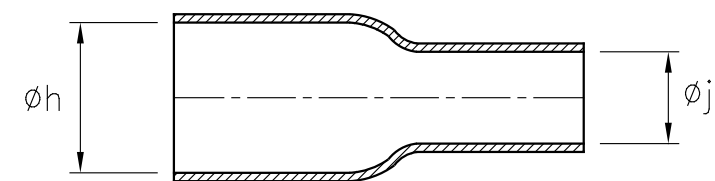

THIRD ANGLE PROJECTION

BS 8888

DO NOT SCALE
IF IN DOUBT ASK

Q.A.	H/S SETT
H/S Q.A.	REL. INSP.
H/S PROD	EXT. ISS. CODE

STANDARD PART (AFTER UNRESTRICTED RECOVERY)

EXPANDED (AS SUPPLIED)

PART No.	EXPANDED DIAMETERS (AS SUPPLIED)		RECOVERED DIAMETERS		RECOVERED DIMENSIONS				
	ϕh	ϕj	ϕH	ϕJ	P	R	S	Hw	Jw
	MIN	MIN	MAX	MAX	±10%	NOM	NOM	±20%	±20%
120-1	16.5 (0.65)	10.2 (0.40)	7.0 (0.27)	3.0 (0.12)	60.9 (2.40)	24.0 (0.94)	32.0 (1.26)	1.30 (0.05)	1.30 (0.05)
120-2	20.3 (0.80)	10.2 (0.40)	7.0 (0.27)	3.0 (0.12)	60.9 (2.40)	24.0 (0.94)	32.0 (1.26)	1.30 (0.05)	1.30 (0.05)
120-3	16.5 (0.65)	10.7 (0.42)	7.0 (0.27)	3.0 (0.12)	38.0 (1.50)	24.0 (0.94)	9.10 (0.36)	1.30 (0.05)	1.30 (0.05)
120-10	20.3 (0.80)	10.2 (0.40)	7.0 (0.27)	3.0 (0.12)	49.6 (1.95)	12.7 (0.50)	32.0 (1.26)	1.30 (0.05)	1.30 (0.05)
120-12	20.3 (0.80)	10.2 (0.40)	7.0 (0.27)	3.0 (0.12)	44.5 (1.75)	7.6 (0.30)	32.0 (1.26)	1.30 (0.05)	1.30 (0.05)