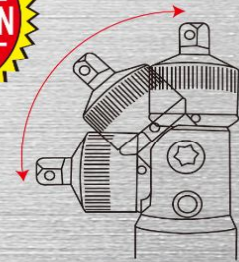

### Feature:

- 9 SAE or Metric sockets, 12 screwdriver bits with a magnetic adapter.
- Easily access jobs from three different angles, lock at 0°, 45°, 90° angle.
- Durable 600D polyester carrying pouch
- Steel housing with rubber grip.

### Contents:

- 12-Screwdriver bits:
  - Phillips : P1, P2, P3
  - Slotted : 1/8", 3/16", 1/4"
  - Hex : 1/8", 5/32", 7/32"
  - Torx : T15, T20, T25
- 1-Magnetic 1/4" bit holder
- 9-SAE or Metric Sockets
  - SAE socket sizes:**  
3/16", 1/4", 9/32", 5/16", 11/32",  
3/8", 7/16", 15/32", 1/2"
  - (Metric socket sizes:**  
5, 6, 7, 8, 9, 10, 11, 12, 13 mm)

Powerful socket wrench

Model number: D03116

**Sockets fit inside handle**