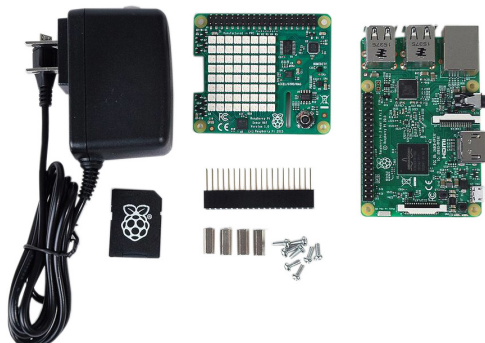

# Raspberry Pi™ 3 Model B Weather Monitor Kit

element14

## Includes:

- 1 × Raspberry Pi 3 Model B
- 1 × 16GB microSD card w/adaptor pre-loaded with the NOOBS image
- 1 × 5.25V DC, 2.4A USB Power Supply
- 1 × Quick Start Guide with downloadable manuals
- 1 × 1yr Subscription to the Initial State Cloud Platform
- 1 × 2x20 Pass-Through Header
- 1 × HAT Standoff Kit
- 1 × Raspberry Pi Sense HAT (AstroPi)

## Part Number Table

Description	Part Number
Raspberry Pi 3 Weather Monitor Kit	83-16564RK-F

**Important Notice** : This data sheet and its contents (the "Information") belong to the members of the Premier Farnell group of companies (the "Group") or are licensed to it. No licence is granted for the use of it other than for information purposes in connection with the products to which it relates. No licence of any intellectual property rights is granted. The Information is subject to change without notice and replaces all data sheets previously supplied. The Information supplied is believed to be accurate but the Group assumes no responsibility for its accuracy or completeness, any error in or omission from it or for any use made of it. Users of this data sheet should check for themselves the Information and the suitability of the products for their purpose and not make any assumptions based on information included or omitted. Liability for loss or damage resulting from any reliance on the Information or use of it (including liability resulting from negligence or where the Group was aware of the possibility of such loss or damage arising) is excluded. This will not operate to limit or restrict the Group's liability for death or personal injury resulting from its negligence. element14 is the registered trademark of the Group. © Premier Farnell plc 2012.