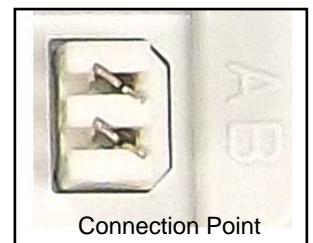

VDSL 2 High Speed Centralised Filter Combined Unit

High Speed Centralised Filter Combined Unit (AAVNTEcc)

The VDSL 2 High Speed Centralised Filter Combined Unit is designed as a complete network termination point for consumers requiring both VDSL2 and voice services.

Instead of using two separate items (e.g, NTE5A and VDSL centralised splitter), our combined unit offers both in a competitive and convenient package. Outlet ports are provided for VDSL via RJ45 (RJ11 compatible) and BT telephone via 401A socket. The unit also facilitates extension wiring via IDC (LSA style) terminals for both DSL and telephony.

The rear part of the Combined Unit is fitted with ring capacitor and out of service resistor. (The 26A arrester has been omitted to assist broadband performance). PSTN connection is achieved via LSA+ style IDC (see "Connection Point")