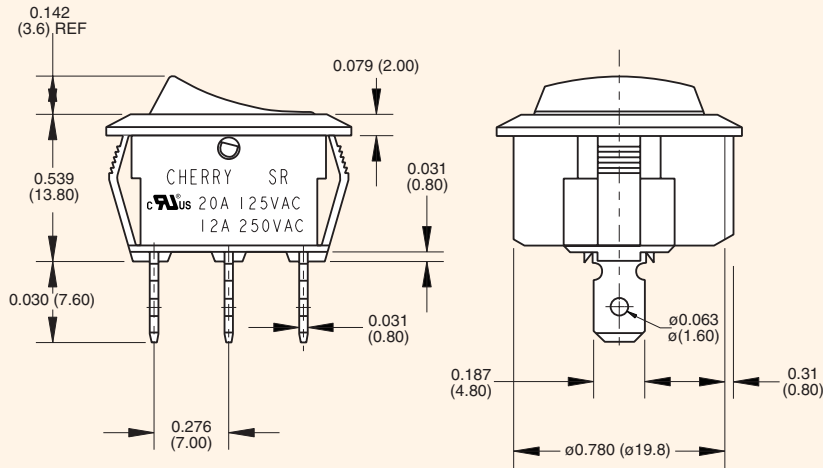

Specifications

Electrical

Dielectric Strength:	1000VAC for 1 minute
Insulation Resistance:	10 ⁹ ohms min at 500VDC
Initial Contact Resistance:	0.020 ohms max
Temperature Range:	-20°C to +65°C

Materials

Actuator (non-lighted):	Nylon 66 94V-2
Base:	Nylon 66 94V-2
Contacts:	Silver Alloy
Movable Arm:	Silver-Plated Copper Alloy
Terminals:	Tin-Plated Copper Alloy

Dimensions inches (mm)

Panel Cut-Out Dimensions for Panel Thickness inches (mm) 0.039 to 0.078 (1.0 to 2.0)

Ordering Information

Examples of Common Part Numbers and Descriptions inches (mm)

Part Number	Circuitry	Switch Function	Terminal Type	Actuator/Housing Color	Legend Marking
SRJ22A3BBBNN		On - Off	0.187 (4.80) Quick-Connect	Black/Black	
SRJ23A3BBBNN		On - On	0.187 (4.80) Quick-Connect	Black/Black	
SRJ24A3BBBNN		On - Off - On	0.187 (4.80) Quick-Connect	Black/Black	
SRJ22A3WWNN		On - Off	0.187 (4.80) Quick-Connect	White/White	
SRJ22A3FBBNN		On - Off	0.187 (4.80) Quick-Connect	Black/Black	