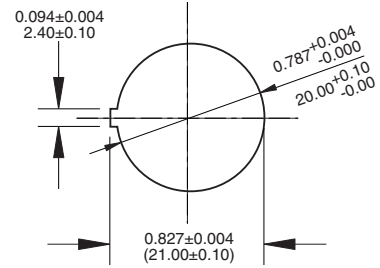

Specifications

Electrical

Dielectric Strength:	1000VAC for 1 minute
Insulation Resistance:	10 ⁹ ohms min at 500VDC
Initial Contact Resistance:	0.020 ohms max
Temperature Range:	-20°C to +65°C

Materials

Actuator (non-lighted):	Nylon 66 94V-2
Base:	Nylon 66 94V-2
Contacts:	Silver Alloy
Movable Arm:	Silver-Plated Copper Alloy
Terminals:	Tin-Plated Copper Alloy

Dimensions inches (mm)

Panel Cut-Out Dimensions for Panel Thickness inches (mm) 0.039 to 0.078 (1.0 to 2.0)

Ordering Information

Examples of Common Part Numbers and Descriptions inches (mm)

Part Number	Circuitry	Switch Function	Terminal Type	Actuator/Housing Color	Legend Marking
SRJ22A3BBBNN		On - Off	0.187 (4.80) Quick-Connect	Black/Black	
SRJ23A3BBBNN		On - On	0.187 (4.80) Quick-Connect	Black/Black	
SRJ24A3BBBNN		On - Off - On	0.187 (4.80) Quick-Connect	Black/Black	
SRJ22A3WWNN		On - Off	0.187 (4.80) Quick-Connect	White/White	
SRJ22A3FBBNN		On - Off	0.187 (4.80) Quick-Connect	Black/Black	