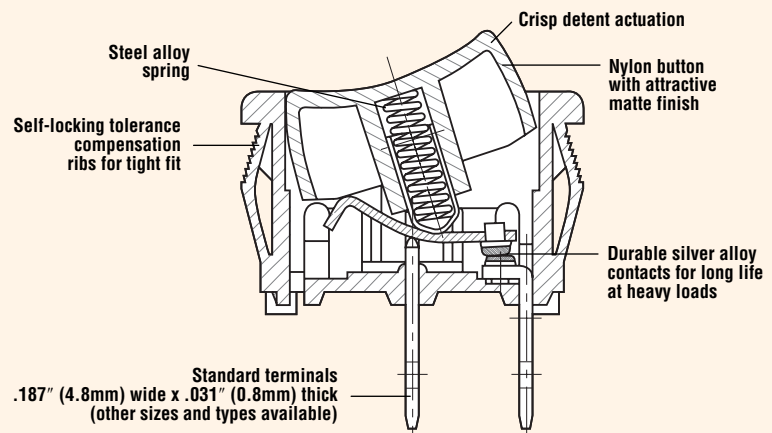

MINIATURE ROUND ROCKER SWITCH

SR Series

Features

- 20 amp switching in a compact design
- Available in a variety of colors
- Self-locking tabs and anti-rotation pin for snug fit
- Mechanical life: min. 50,000 operations

Specifications

Electrical

Dielectric Strength:	1000VAC for 1 minute
Insulation Resistance:	10 ⁹ ohms min at 500VDC
Initial Contact Resistance:	0.020 ohms max
Temperature Range:	-20°C to +65°C

Materials

Actuator (non-lighted):	Nylon 66 94V-2
Base:	Nylon 66 94V-2
Contacts:	Silver Alloy
Movable Arm:	Silver-Plated Copper Alloy
Terminals:	Tin-Plated Copper Alloy

Dimensions inches (mm)

Panel Cut-Out Dimensions for Panel Thickness inches (mm) 0.039 to 0.078 (1.0 to 2.0)

Ordering Information

Examples of Common Part Numbers and Descriptions inches (mm)

Part Number	Circuitry	Switch Function	Terminal Type	Actuator/Housing Color	Legend Marking
SRJ22A3BBBNN		On - Off	0.187 (4.80) Quick-Connect	Black/Black	
SRJ23A3BBBNN		On - On	0.187 (4.80) Quick-Connect	Black/Black	
SRJ24A3BBBNN		On - Off - On	0.187 (4.80) Quick-Connect	Black/Black	
SRJ22A3WWNN		On - Off	0.187 (4.80) Quick-Connect	White/White	
SRJ22A3FBBNN		On - Off	0.187 (4.80) Quick-Connect	Black/Black	