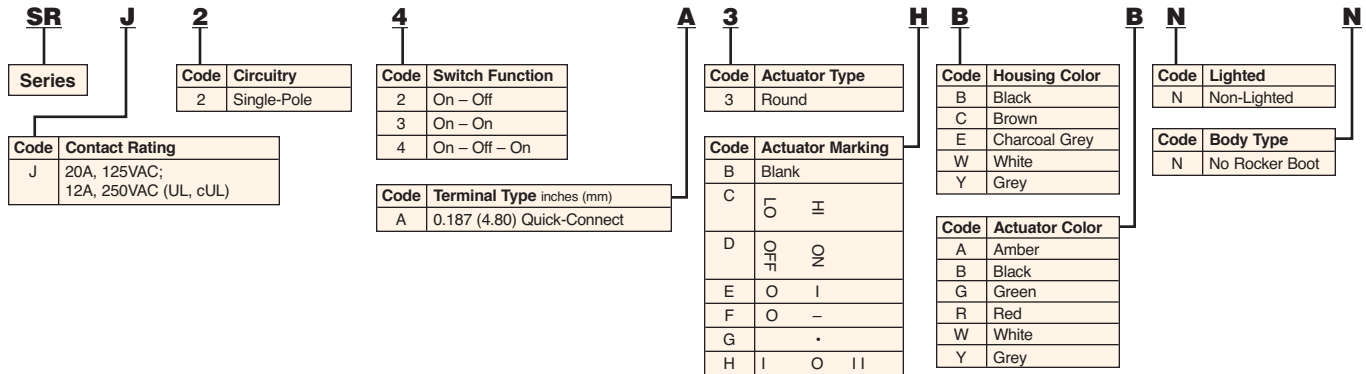

Specifications

Electrical

Dielectric Strength:	1000VAC for 1 minute
Insulation Resistance:	10 ⁹ ohms min at 500VDC
Initial Contact Resistance:	0.020 ohms max
Temperature Range:	-20°C to +65°C

Materials

Actuator (non-lighted):	Nylon 66 94V-2
Base:	Nylon 66 94V-2
Contacts:	Silver Alloy
Movable Arm:	Silver-Plated Copper Alloy
Terminals:	Tin-Plated Copper Alloy

Dimensions inches (mm)

Panel Cut-Out Dimensions for Panel Thickness inches (mm) 0.039 to 0.078 (1.0 to 2.0)

Ordering Information

Examples of Common Part Numbers and Descriptions inches (mm)

Part Number	Circuitry	Switch Function	Terminal Type	Actuator/Housing Color	Legend Marking
SRJ22A3BBBNN		On - Off	0.187 (4.80) Quick-Connect	Black/Black	
SRJ23A3BBBNN		On - On	0.187 (4.80) Quick-Connect	Black/Black	
SRJ24A3BBBNN		On - Off - On	0.187 (4.80) Quick-Connect	Black/Black	
SRJ22A3WWNN		On - Off	0.187 (4.80) Quick-Connect	White/White	
SRJ22A3FBBNN		On - Off	0.187 (4.80) Quick-Connect	Black/Black	