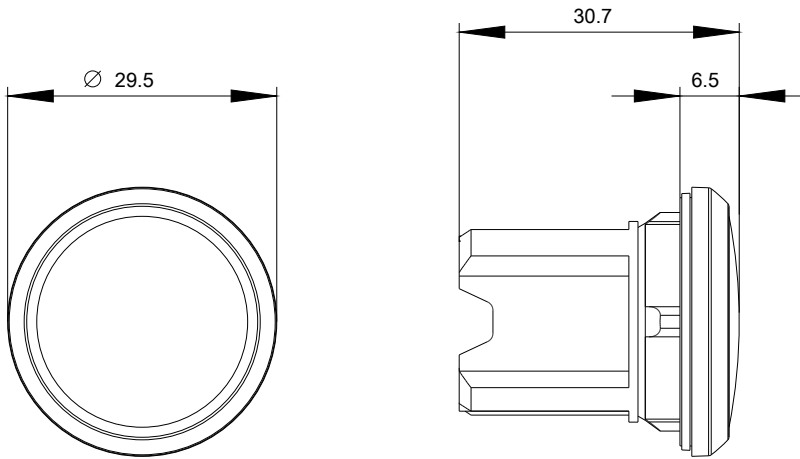

Shape of the actuating element	round
Outer diameter of the actuating element	29.5 mm

General technical data:

Protection class IP	IP66, IP67, IP69(IP69K)
Equipment marking	
<ul style="list-style-type: none"> <li>• acc. to DIN EN 61346-2</li> </ul>	S
<ul style="list-style-type: none"> <li>• acc. to DIN EN 81346-2</li> </ul>	S

Installation/ mounting/ dimensions:

Shape of the installation opening	round
Mounting diameter	22 mm

Accessories:

Material of accessory	Plastic
Color of accessory	black

Certificates/ approvals:

Further information

**Image database (product images, 2D dimension drawings, 3D models, device circuit diagrams, EPLAN macros, ...)**

[http://www.automation.siemens.com/bilddb/cax\\_de.aspx?mfb=3SU19000FA100AA0&lang=en](http://www.automation.siemens.com/bilddb/cax_de.aspx?mfb=3SU19000FA100AA0&lang=en)