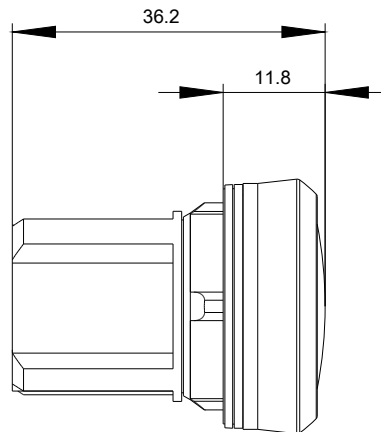

27.04.2015