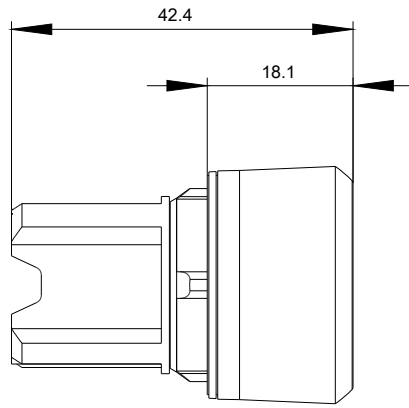

Ambient temperature	
• during operation	-25 ... +70 °C
• during storage	-40 ... +80 °C

Installation/ mounting/ dimensions:

Height	29.5 mm
Width	29.5 mm
Shape of the installation opening	round
Mounting diameter	22 mm

Image database (product images, 2D dimension drawings, 3D models, device circuit diagrams, EPLAN macros, ...)

http://www.automation.siemens.com/bilddb/cax_de.aspx?mfb=3SU10300CB200AA0&lang=en

last modified: