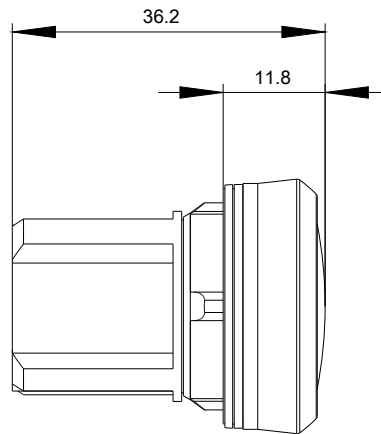

27.04.2015