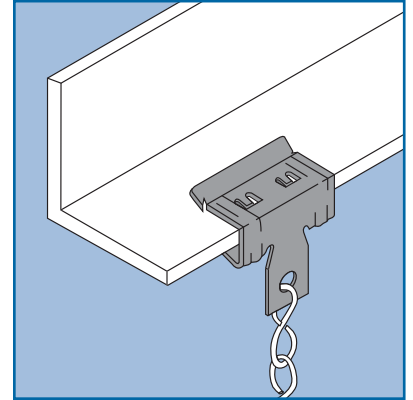

Girder clips for chain or wire

Part No.	T (mm)	Ø (mm)	A (mm)	B (mm)	Load rating (kg)	Material finishes*	Quantity (pieces)
AH-153	1.5-3	6.5	16	12.5	72	F8+	100
AH-38	3-8	6.5	18	20.3	90	F8+	100
AH-814	8-14	6.5	26	20.3	90	F8+	100
AH-1420	14-20	6.5	30	26.6	90	F8+	100

Purlin clips for chain or wire

Part No.	T (mm)	Ø (mm)	A (mm)	B (mm)	C (mm)	D (mm)	Load rating (kg)	Material finishes*	Quantity (pieces)
AV-155	1.5-4	6.5	41	14	6.5	12	72	F8+	100
AV-57	4.5-7	6.5	42	15	6.5	12	72	F8+	100