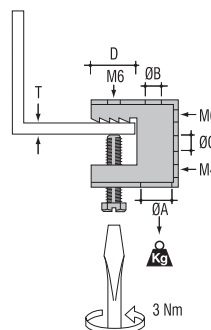

Girder clips for chain or wire

Part No.	T (mm)	Ø (mm)	A (mm)	B (mm)	Load rating (kg)	Material finishes*	Quantity (pieces)
AH-153	1.5-3	6.5	16	12.5	72	F8+	100
AH-38	3-8	6.5	18	20.3	90	F8+	100
AH-814	8-14	6.5	26	20.3	90	F8+	100
AH-1420	14-20	6.5	30	26.6	90	F8+	100

Purlin clips for chain or wire

Part No.	T (mm)	Ø (mm)	A (mm)	B (mm)	C (mm)	D (mm)	Load rating (kg)	Material finishes*	Quantity (pieces)
AV-155	1.5-4	6.5	41	14	6.5	12	72	F8+	100
AV-57	4.5-7	6.5	42	15	6.5	12	72	F8+	100

Girder clamps for threaded rod

Part No.	T (mm)	ØA (mm)	ØB (mm)	ØC (mm)	D (mm)	Load rating (kg)	Material finishes*	Quantity (pieces)
FH-65	Max 18	12.7	6.5	6.5	19.5	45	F8+	100
FH-107	Max 18	10.7	10.7	6.5	19.5	45	F8+	100

Purlin clip for chain or wire

Part No.	T (mm)	Ø (mm)	A (mm)	B (mm)	Load rating (kg)	Material finishes*	Quantity (pieces)
SM-125	≤3.0	6.5	37	12.5	20	F2	100

Purlin clip for chain or wire

Part No.	T (mm)	Ø (mm)	A (mm)	B (mm)	Load rating (kg)	Material finishes*	Quantity (pieces)
RM-055	1.5-4	6.5	53	15	45	F8+	100