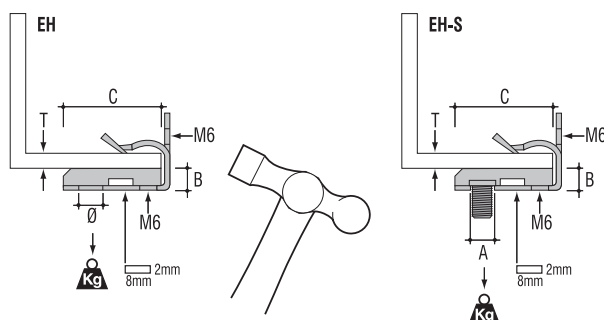

Purlin clips for chain or wire

Part No.	T (mm)	Ø (mm)	A (mm)	B (mm)	C (mm)	D (mm)	Load rating (kg)	Material finishes*	Quantity (pieces)
AV-155	1.5-4	6.5	41	14	6.5	12	72	F8+	100
AV-57	4.5-7	6.5	42	15	6.5	12	72	F8+	100

Girder clamps for threaded rod

Part No.	T (mm)	ØA (mm)	ØB (mm)	ØC (mm)	D (mm)	Load rating (kg)	Material finishes*	Quantity (pieces)
FH-65	Max 18	12.7	6.5	6.5	19.5	45	F8+	100
FH-107	Max 18	10.7	10.7	6.5	19.5	45	F8+	100

* See page 50 for material finishes

Girder clips for conduit box

Part No.	T (mm)	Ø (mm)	A (mm)	B (mm)	C (mm)	Load rating (kg)	Material finishes*	Quantity (pieces)
EH-38	3-8	7	-	7.5	33	45	F8+	100
EH-814	8-14	7	-	7.5	33	45	F8+	100
EH-1420	14-20	7	-	7.5	33	45	F8+	100
EH-38S	3-8	-	M6x10	7.5	33	45	F8+	100
EH-814S	8-14	-	M6x10	7.5	33	45	F8+	100
EH-1420S	14-20	-	M6x10	7.5	33	45	F8+	100

Purlin clip for chain or wire

Part No.	T (mm)	Ø (mm)	A (mm)	B (mm)	Load rating (kg)	Material finishes*	Quantity (pieces)
SM-125	≤3.0	6.5	37	12.5	20	F2	100

Purlin clip for chain or wire

Part No.	T (mm)	Ø (mm)	A (mm)	B (mm)	Load rating (kg)	Material finishes*	Quantity (pieces)
RM-055	1.5-4	6.5	53	15	45	F8+	100