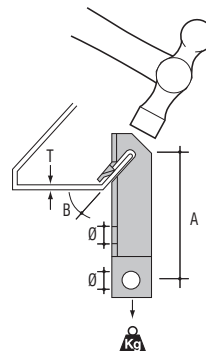

Girder clamps for threaded rod

Part No.	T (mm)	ØA (mm)	ØB (mm)	ØC (mm)	D (mm)	Load rating (kg)	Material finishes*	Quantity (pieces)
FH-65	Max 18	12.7	6.5	6.5	19.5	45	F8+	100
FH-107	Max 18	10.7	10.7	6.5	19.5	45	F8+	100

Purlin clip for chain or wire

Part No.	T (mm)	Ø (mm)	A (mm)	B (mm)	Load rating (kg)	Material finishes*	Quantity (pieces)
SM-125	≤3.0	6.5	37	12.5	20	F2	100

Purlin clip for chain or wire

Part No.	T (mm)	Ø (mm)	A (mm)	B (mm)	Load rating (kg)	Material finishes*	Quantity (pieces)
RM-055	1.5-4	6.5	53	15	45	F8+	100

Purlin clip for chain or wire

Part No.	T (mm)	Ø (mm)	A (mm)	B (mm)	Load rating (kg)	Material finishes*	Quantity (pieces)
VM-03	1-3	6.5	48	45°	45	F8+	100

Purlin clip for conduit box

Part No.	T (mm)	Ø (mm)	A (mm)	B (mm)	Load rating (kg)	Material finishes*	Quantity (pieces)
TM-03	1-3	6.5	43	45°	45	F8+	100