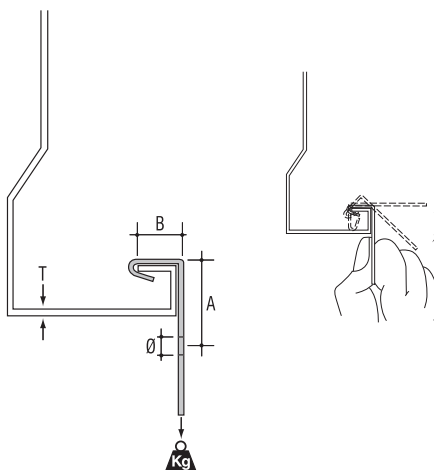

Purlin clips for chain or wire

Part No.	T (mm)	Ø (mm)	A (mm)	B (mm)	C (mm)	D (mm)	Load rating (kg)	Material finishes*	Quantity (pieces)
AV-155	1.5-4	6.5	41	14	6.5	12	72	F8+	100
AV-57	4.5-7	6.5	42	15	6.5	12	72	F8+	100

Girder clamps for threaded rod

Part No.	T (mm)	ØA (mm)	ØB (mm)	ØC (mm)	D (mm)	Load rating (kg)	Material finishes*	Quantity (pieces)
FH-65	Max 18	12.7	6.5	6.5	19.5	45	F8+	100
FH-107	Max 18	10.7	10.7	6.5	19.5	45	F8+	100

* See page 50 for material finishes

Girder clips for conduit box

Part No.	T (mm)	Ø (mm)	A (mm)	B (mm)	C (mm)	Load rating (kg)	Material finishes*	Quantity (pieces)
EH-38	3-8	7	-	7.5	33	45	F8+	100
EH-814	8-14	7	-	7.5	33	45	F8+	100
EH-1420	14-20	7	-	7.5	33	45	F8+	100
EH-38S	3-8	-	M6x10	7.5	33	45	F8+	100
EH-814S	8-14	-	M6x10	7.5	33	45	F8+	100
EH-1420S	14-20	-	M6x10	7.5	33	45	F8+	100

Purlin clip for chain or wire

Part No.	T (mm)	Ø (mm)	A (mm)	B (mm)	Load rating (kg)	Material finishes*	Quantity (pieces)
SM-125	≤3.0	6.5	37	12.5	20	F2	100

Purlin clip for chain or wire

Part No.	T (mm)	Ø (mm)	A (mm)	B (mm)	Load rating (kg)	Material finishes*	Quantity (pieces)
RM-055	1.5-4	6.5	53	15	45	F8+	100