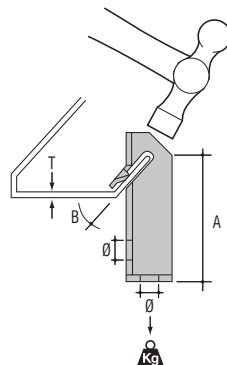

Girder clamps for threaded rod

Part No.	T (mm)	ØA (mm)	ØB (mm)	ØC (mm)	D (mm)	Load rating (kg)	Material finishes*	Quantity (pieces)
FH-65	Max 18	12.7	6.5	6.5	19.5	45	F8+	100
FH-107	Max 18	10.7	10.7	6.5	19.5	45	F8+	100

Purlin clip for chain or wire

Part No.	T (mm)	Ø (mm)	A (mm)	B (mm)	Load rating (kg)	Material finishes*	Quantity (pieces)
SM-125	≤3.0	6.5	37	12.5	20	F2	100

Purlin clip for chain or wire

Part No.	T (mm)	Ø (mm)	A (mm)	B (mm)	Load rating (kg)	Material finishes*	Quantity (pieces)
RM-055	1.5-4	6.5	53	15	45	F8+	100

Purlin clip for chain or wire

Part No.	T (mm)	Ø (mm)	A (mm)	B (mm)	Load rating (kg)	Material finishes*	Quantity (pieces)
VM-03	1-3	6.5	48	45°	45	F8+	100

Purlin clip for conduit box

Part No.	T (mm)	Ø (mm)	A (mm)	B (mm)	Load rating (kg)	Material finishes*	Quantity (pieces)
TM-03	1-3	6.5	43	45°	45	F8+	100