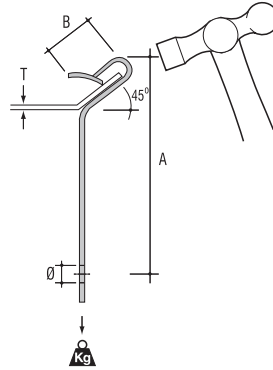

Purlin clips for chain or wire

Part No.	T (mm)	Ø (mm)	A (mm)	B (mm)	C (mm)	D (mm)	Load rating (kg)	Material finishes*	Quantity (pieces)
AV-155	1.5-4	6.5	41	14	6.5	12	72	F8+	100
AV-57	4.5-7	6.5	42	15	6.5	12	72	F8+	100

Girder clamps for threaded rod

Part No.	T (mm)	ØA (mm)	ØB (mm)	ØC (mm)	D (mm)	Load rating (kg)	Material finishes*	Quantity (pieces)
FH-65	Max 18	12.7	6.5	6.5	19.5	45	F8+	100
FH-107	Max 18	10.7	10.7	6.5	19.5	45	F8+	100

* See page 50 for material finishes

Girder clips for conduit box

Part No.	T (mm)	Ø (mm)	A (mm)	B (mm)	C (mm)	Load rating (kg)	Material finishes*	Quantity (pieces)
EH-38	3-8	7	-	7.5	33	45	F8+	100
EH-814	8-14	7	-	7.5	33	45	F8+	100
EH-1420	14-20	7	-	7.5	33	45	F8+	100
EH-38S	3-8	-	M6x10	7.5	33	45	F8+	100
EH-814S	8-14	-	M6x10	7.5	33	45	F8+	100
EH-1420S	14-20	-	M6x10	7.5	33	45	F8+	100

Purlin clip for chain or wire

Part No.	T (mm)	Ø (mm)	A (mm)	B (mm)	Load rating (kg)	Material finishes*	Quantity (pieces)
SM-125	≤3.0	6.5	37	12.5	20	F2	100

Purlin clip for chain or wire

Part No.	T (mm)	Ø (mm)	A (mm)	B (mm)	Load rating (kg)	Material finishes*	Quantity (pieces)
RM-055	1.5-4	6.5	53	15	45	F8+	100