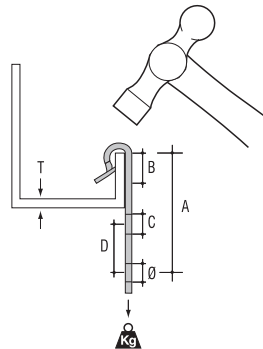

Girder clips for chain or wire

Part No.	T (mm)	Ø (mm)	A (mm)	B (mm)	Load rating (kg)	Material finishes*	Quantity (pieces)
AH-153	1.5-3	6.5	16	12.5	72	F8+	100
AH-38	3-8	6.5	18	20.3	90	F8+	100
AH-814	8-14	6.5	26	20.3	90	F8+	100
AH-1420	14-20	6.5	30	26.6	90	F8+	100

Purlin clips for chain or wire

Part No.	T (mm)	Ø (mm)	A (mm)	B (mm)	C (mm)	D (mm)	Load rating (kg)	Material finishes*	Quantity (pieces)
AV-155	1.5-4	6.5	41	14	6.5	12	72	F8+	100
AV-57	4.5-7	6.5	42	15	6.5	12	72	F8+	100

Girder clamps for threaded rod

Part No.	T (mm)	ØA (mm)	ØB (mm)	ØC (mm)	D (mm)	Load rating (kg)	Material finishes*	Quantity (pieces)
FH-65	Max 18	12.7	6.5	6.5	19.5	45	F8+	100
FH-107	Max 18	10.7	10.7	6.5	19.5	45	F8+	100

Purlin clip for chain or wire

Part No.	T (mm)	Ø (mm)	A (mm)	B (mm)	Load rating (kg)	Material finishes*	Quantity (pieces)
SM-125	≤3.0	6.5	37	12.5	20	F2	100

Purlin clip for chain or wire

Part No.	T (mm)	Ø (mm)	A (mm)	B (mm)	Load rating (kg)	Material finishes*	Quantity (pieces)
RM-055	1.5-4	6.5	53	15	45	F8+	100