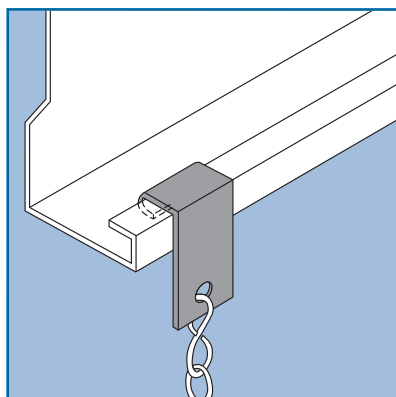

Girder clips for conduit box

Part No.	T (mm)	Ø (mm)	A (mm)	B (mm)	C (mm)	Load rating (kg)	Material finishes*	Quantity (pieces)
EH-38	3-8	7	-	7.5	33	45	F8+	100
EH-814	8-14	7	-	7.5	33	45	F8+	100
EH-1420	14-20	7	-	7.5	33	45	F8+	100
EH-38S	3-8	-	M6x10	7.5	33	45	F8+	100
EH-814S	8-14	-	M6x10	7.5	33	45	F8+	100
EH-1420S	14-20	-	M6x10	7.5	33	45	F8+	100