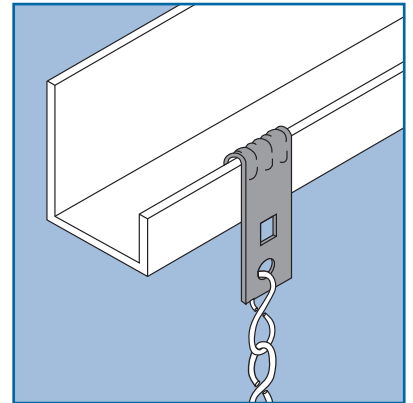

Girder clips for chain or wire

Part No.	T (mm)	Ø (mm)	A (mm)	B (mm)	Load rating (kg)	Material finishes*	Quantity (pieces)
AH-153	1.5-3	6.5	16	12.5	72	F8+	100
AH-38	3-8	6.5	18	20.3	90	F8+	100
AH-814	8-14	6.5	26	20.3	90	F8+	100
AH-1420	14-20	6.5	30	26.6	90	F8+	100

Purlin clips for chain or wire

Part No.	T (mm)	Ø (mm)	A (mm)	B (mm)	C (mm)	D (mm)	Load rating (kg)	Material finishes*	Quantity (pieces)
AV-155	1.5-4	6.5	41	14	6.5	12	72	F8+	100
AV-57	4.5-7	6.5	42	15	6.5	12	72	F8+	100