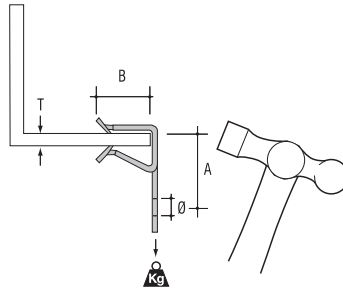

Girder clips for chain or wire

Part No.	T (mm)	Ø (mm)	A (mm)	B (mm)	Load rating (kg)	Material finishes*	Quantity (pieces)
AH-153	1.5-3	6.5	16	12.5	72	F8+	100
AH-38	3-8	6.5	18	20.3	90	F8+	100
AH-814	8-14	6.5	26	20.3	90	F8+	100
AH-1420	14-20	6.5	30	26.6	90	F8+	100

Purlin clips for chain or wire

Part No.	T (mm)	Ø (mm)	A (mm)	B (mm)	C (mm)	D (mm)	Load rating (kg)	Material finishes*	Quantity (pieces)
AV-155	1.5-4	6.5	41	14	6.5	12	72	F8+	100
AV-57	4.5-7	6.5	42	15	6.5	12	72	F8+	100

Girder clamps for threaded rod

Part No.	T (mm)	ØA (mm)	ØB (mm)	ØC (mm)	D (mm)	Load rating (kg)	Material finishes*	Quantity (pieces)
FH-65	Max 18	12.7	6.5	6.5	19.5	45	F8+	100
FH-107	Max 18	10.7	10.7	6.5	19.5	45	F8+	100

Purlin clip for chain or wire

Part No.	T (mm)	Ø (mm)	A (mm)	B (mm)	Load rating (kg)	Material finishes*	Quantity (pieces)
SM-125	≤3.0	6.5	37	12.5	20	F2	100

Purlin clip for chain or wire

Part No.	T (mm)	Ø (mm)	A (mm)	B (mm)	Load rating (kg)	Material finishes*	Quantity (pieces)
RM-055	1.5-4	6.5	53	15	45	F8+	100