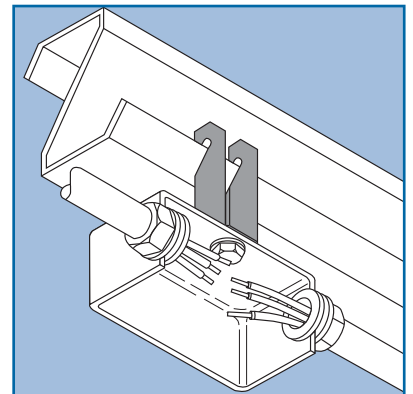

Purlin clip for conduit box

Part No.	T (mm)	Ø (mm)	A (mm)	B (mm)	Load rating (kg)	Material finishes*	Quantity (pieces)
TM-03	1-3	6.5	43	45°	45	F8+	100