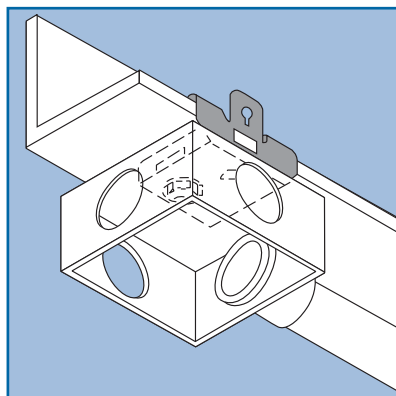

Girder clips for conduit box

Part No.	T (mm)	Ø (mm)	A (mm)	B (mm)	C (mm)	Load rating (kg)	Material finishes*	Quantity (pieces)
EH-38	3-8	7	-	7.5	33	45	F8+	100
EH-814	8-14	7	-	7.5	33	45	F8+	100
EH-1420	14-20	7	-	7.5	33	45	F8+	100
EH-38S	3-8	-	M6x10	7.5	33	45	F8+	100
EH-814S	8-14	-	M6x10	7.5	33	45	F8+	100
EH-1420S	14-20	-	M6x10	7.5	33	45	F8+	100

Purlin clip for chain or wire

Part No.	T (mm)	Ø (mm)	A (mm)	B (mm)	Load rating (kg)	Material finishes*	Quantity (pieces)
SM-125	≤3.0	6.5	37	12.5	20	F2	100