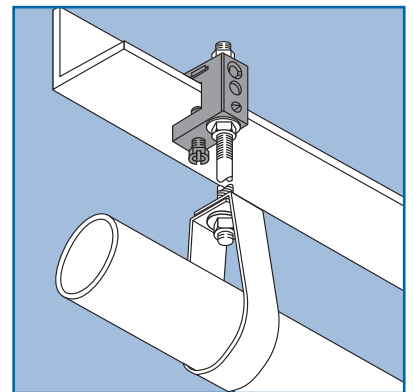

Girder clips for chain or wire

Part No.	T (mm)	Ø (mm)	A (mm)	B (mm)	Load rating (kg)	Material finishes*	Quantity (pieces)
AH-153	1.5-3	6.5	16	12.5	72	F8+	100
AH-38	3-8	6.5	18	20.3	90	F8+	100
AH-814	8-14	6.5	26	20.3	90	F8+	100
AH-1420	14-20	6.5	30	26.6	90	F8+	100

Purlin clips for chain or wire

Part No.	T (mm)	Ø (mm)	A (mm)	B (mm)	C (mm)	D (mm)	Load rating (kg)	Material finishes*	Quantity (pieces)
AV-155	1.5-4	6.5	41	14	6.5	12	72	F8+	100
AV-57	4.5-7	6.5	42	15	6.5	12	72	F8+	100

Girder clamps for threaded rod

Part No.	T (mm)	ØA (mm)	ØB (mm)	ØC (mm)	D (mm)	Load rating (kg)	Material finishes*	Quantity (pieces)
FH-65	Max 18	12.7	6.5	6.5	19.5	45	F8+	100
FH-107	Max 18	10.7	10.7	6.5	19.5	45	F8+	100