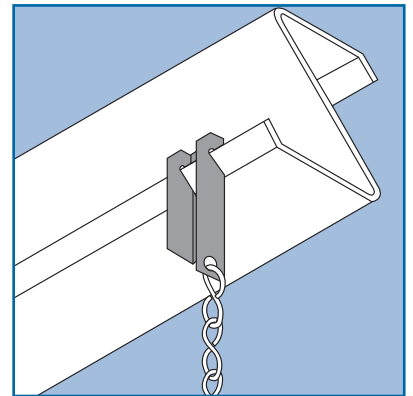

Purlin clip for chain or wire

Part No.	T (mm)	Ø (mm)	A (mm)	B (mm)	Load rating (kg)	Material finishes*	Quantity (pieces)
VM-03	1-3	6.5	48	45°	45	F8+	100