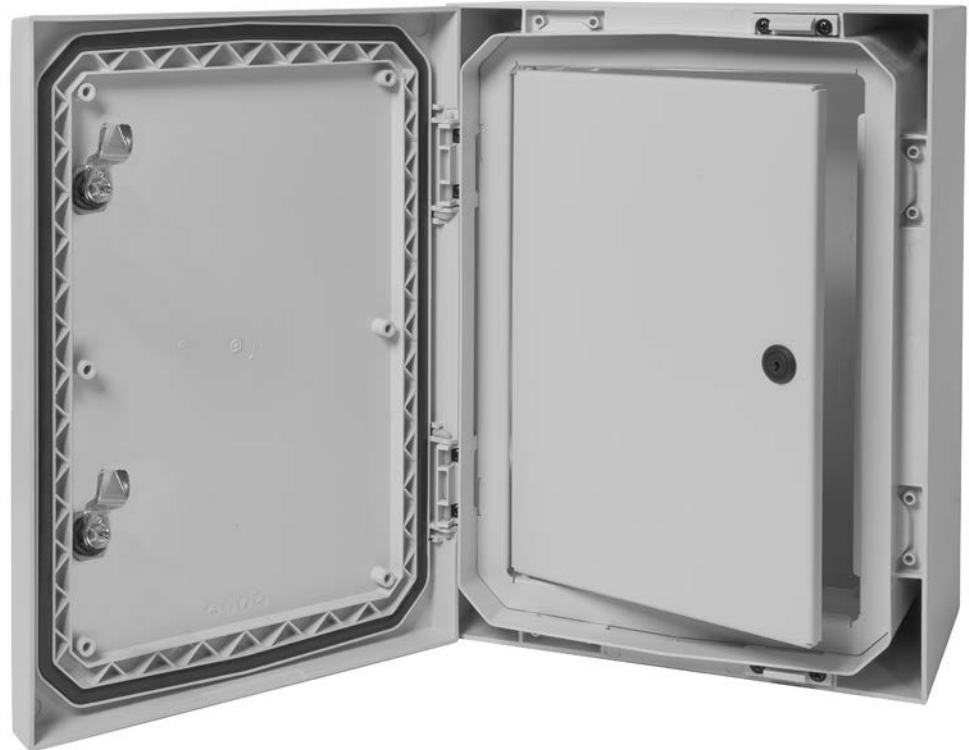

Patent pending hinge design

- Easy assembly and refined appearance

Sloped base design

- Greater water resistance

Mounting pods

- On the base, cover and four base sides

Locking

- Double-bit
- Changeable lock inserts

Gasket

- Oversized formed in place seamless PUR gasket

Molded rib design

- Molded rib design for increased strength and gasket protection

PC:

UL Type 4 and 4X**

IP 65

IK10

UV Protected

Inner door available

- No tools needed for installation
- Lockable
- Patent pending

Corner design

- Double corner allows secure mounting outside gasket area
- Robust and rigid cabinet

Door

- Door Opening 120 Degrees
- Both horizontal and vertical hinge option
- Molded mounting pods inside
- Viewing Windows available
- Easy access to the contents
- Door stop available

ARCA IEC ACCESSORIES

MOUNTING PLATES		CORNER ADJUSTMENT SETS	
MPS ARCA	GALVANIZED STEEL 2 MM THICK (STANDARD)	CBS ARCA 15	FOR SIZES WITH DEPTH 150
MPX ARCA	Resin Bonded Paper Board 5 MM Thick	CBS ARCA 21	FOR SIZES WITH DEPTH 210
MPP ARCA	PERFORATED GALVANIZED STEEL 2 MM THICK	CBS ARCA 30	FOR SIZES WITH DEPTH 300
WALL MOUNTING LUGS SETS		LOCKING OPTIONS:	
WMK ARCA 10	ADDS 10 MM BETWEEN WALL AND CABINET	LIS ARCA	LOCKING INSERT DOUBLE-BIT 3MM
WMK ARCA 40	ADDS 40 MM BETWEEN WALL AND CABINET	CLI ARCA	HALF CYLINDER LOCKING DOUBLE-BIT 3MM
DIN RAIL FRAME SETS		INNER DOOR SET,	
DRS ARCA	4 CORNER ADJUSTMENT BRACKETS, 2 METAL BARS, 2 DIN RAILS, FRONT PLATE	IDP ARCA	GALVANIZED STEEL