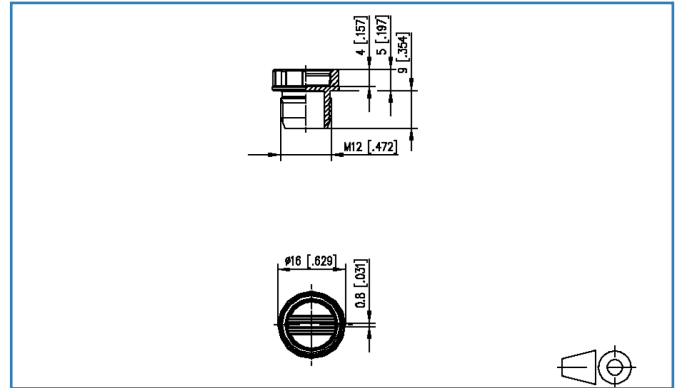

### Illustrations

Dimensional drawing

See enlarged drawings at the end of document

### Product specification

- Safety-stopper M12x1
- for female connector
- screwable
- black, similar RAL9005

#### General Data

Design	Dust protection
Mounting style	Accessories
Color	black
Dimensions	
Dimension (L x W x H)	14 x 16 x 16 mm
Dimension (L x W x H)	0.551 x 0.63 x 0.63 in.