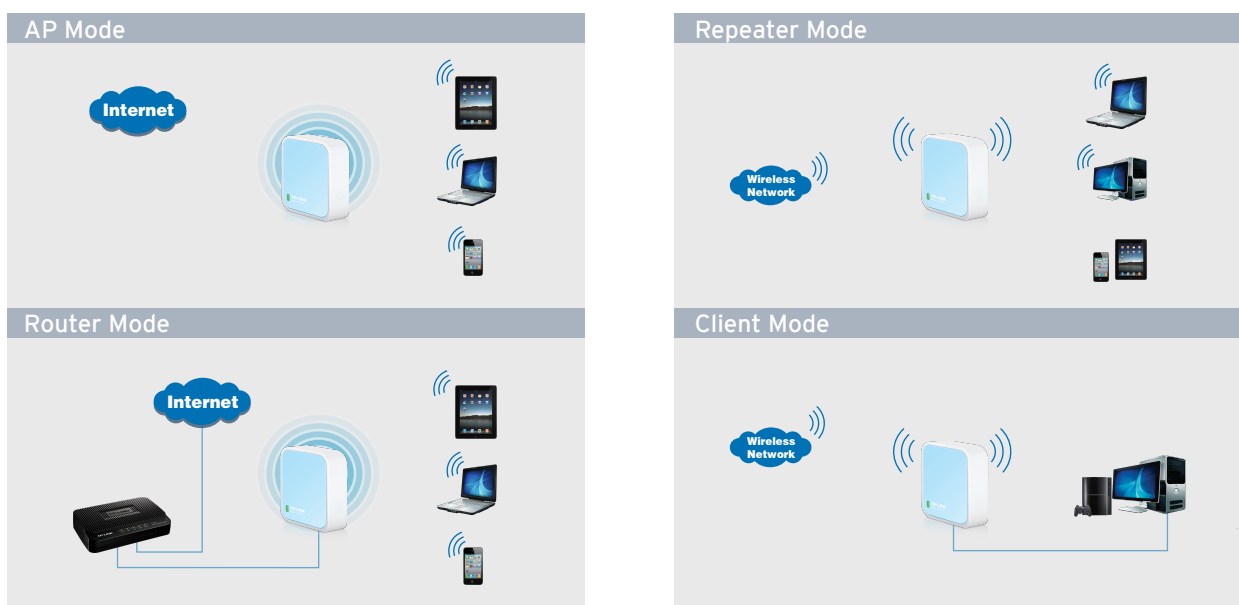

◎ Specifications:

Hardware	
WIRELESS STANDARDS	IEEE 802.11n, IEEE 802.11g, IEEE 802.11b
FREQUENCY	2.4-2.4835GHz
INTERFACE	1 10/100Mbps WAN/LAN Port Micro USB Port Reset Button
SIGNAL RATE	Up to 300Mbps(dynamic)
EIRP	<20dBm(EIRP)
RECEIVE SENSITIVITY	270M: -65dBm@10% PER 130M: -70dBm@10% PER 108M: -82dBm@10% PER 54M: -73dBm@10% PER 11M: -82dBm@8% PER 6M: -86dBm@10% PER 1M: -90dBm@8% PER
WIRELESS MODES	Router Mode, Repeater Mode, Client Mode AP Mode, WISP Router Mode
WIRELESS FUNCTIONS	Enable/Disable Wireless Radio, WMM, Wireless Statistics
WIRELESS SECURITIES	64/128/152-bit WEP , WPA , WPA2,WPA-PSK , WPA2-PSK
PORT FORWARDING	Virtual Server, Port Triggering, UPnP, DMZ
QUALITY OF SERVICE	WMM, Bandwidth Control
VPN PASS-THROUGH	PPTP, L2TP, IPSec (ESP Head)
FIREWALL SECURITY	DoS, SPI Firewall IP Address Filter/MAC Address Filter/Domain Filter IP and MAC Address Binding
DIMENSIONS(W x D x H)	2.2 x 2.2 x 0.7 in. (57 x 57 x18 mm)

◎ Diagram: