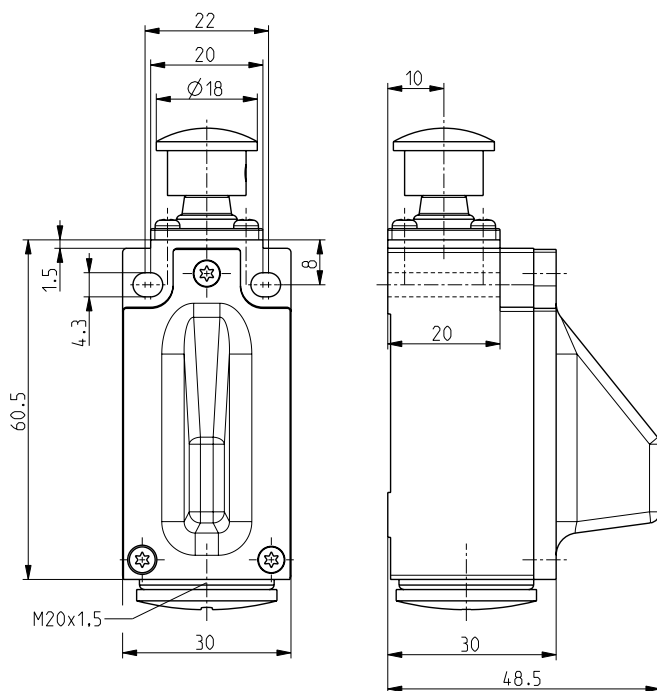

### RF 95 WK LR SW915

Material number: 1190528 (Material number old: 95902006)

#### Features/Options

- Thermoplastic enclosure
- Design to EN 50047
- sWave® wireless technology
- No power supply, no wiring and pipe laying required
- Easy programming of receiver
- Output signal can be individually configured at the receiver

#### Dimensions