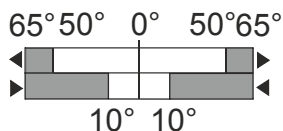

Switching diagram

Errors and omissions excepted.