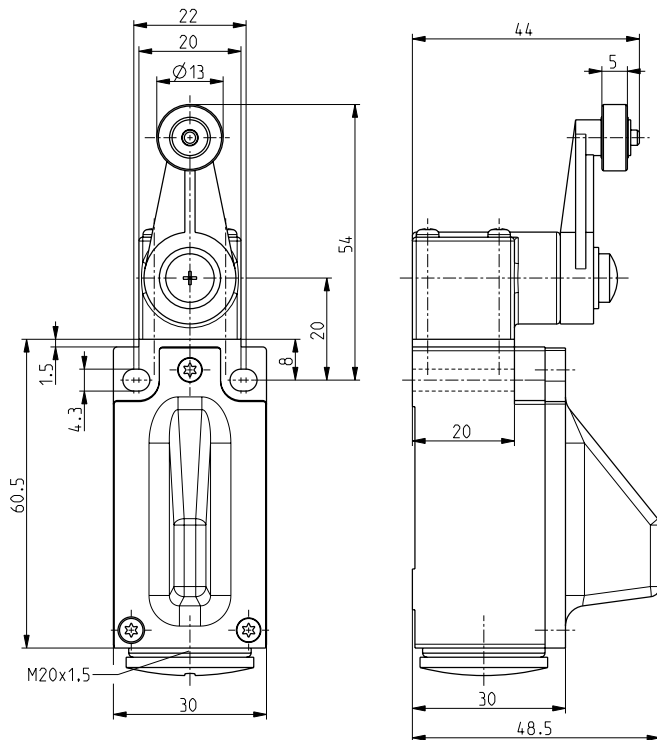

Wireless position switch

RF 95 D LR SW915

Material number: 1190531 (Material number old: 95921003)

Features/Options

- Thermoplastic enclosure
- Design to EN 50047
- sWave® wireless technology
- No power supply, no wiring and pipe laying required
- Easy programming of receiver

- Output signal can be individually configured at the receiver
- Actuator: Rocking lever D
- Lever angle adjustable in 10° steps
- Wear-resistant plastic roller
- Actuator can be repositioned by 4 x 90°

Note

- With metal roller available on request

Dimensions

Technical data

Standards	EN 60947-5-1; EN 61000-6-2, -6-3, EN 61000-4-2, -4-20; EN 301 489-1; EN 301 489-3; EN 300 220-1; EN 300 220-2
Enclosure	glass-fibre reinforced, shock-proof thermoplastic, self-extinguishing UL 94-V0
Cover	glass-fibre reinforced, shock-proof thermoplastic, self-extinguishing UL 94-V0
Tightening torque	mounting screw enclosure: max. 1.2 ... 1.3 Nm
Degree of protection	IP 67 to IEC/EN 60529
Protocol	sWave®
Ambient temperature	-20 °C ... +65 °C
Operation cycles	approx. 12000 telegrams at repetitions/h
Voltage supply	Electrodynamic energy generator
Frequency	915 MHz (USA, Canada and Australia)
Transmission power	< 10 mW
Data rate	66 kbps
Channel bandwidth	400 kHz
Sensing range	max. 450 m outside, max. 40 m inside
Mechanical life	> 1 million operations
Actuating time	min. 80 ms
Note	no status signal available
Approvals	USA: FCC: XK5-RF95SW915SR; Canada: IC: 5158A-RF95SW915SR
Weight	66 g