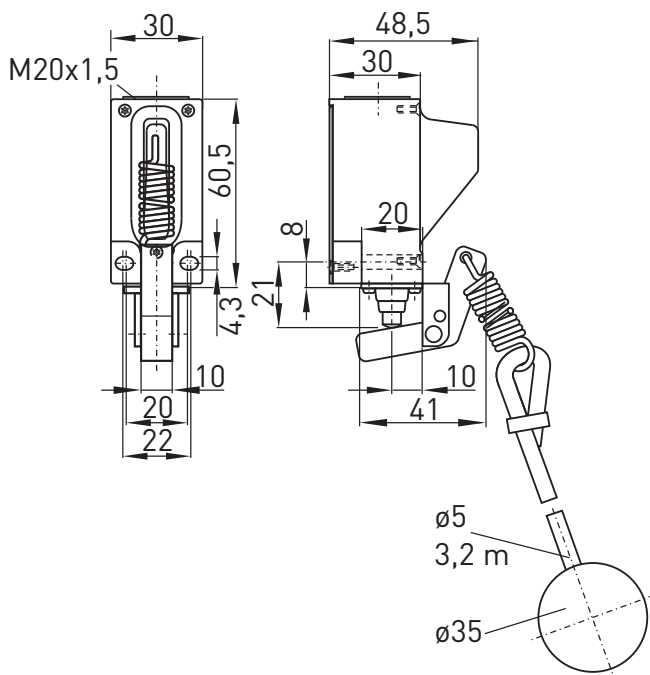

Wireless pull-wire switch

RF 95 WH/90° LR SW915 - 3.2 m nylon pull-wire with rubber ball

Material number: 1211856 (Material number old: 95914011)

Features/Options

- Thermoplastic enclosure
- Mounting details to EN 50047
- Including 3.2 m long pull-wire and ball
- sWave® wireless technology
- No power supply, no wiring and pipe laying required
- Easy programming of receiver
- Output signal can be individually configured at the receiver

Dimensions

Technical data

Standards	EN 60947-5-1; EN 61000-6-2, -6-3, EN 61000-4-2, -4-20; EN 301 489-1; EN 301 489-3; EN 300 220-1; EN 300 220-2
Enclosure	glass-fibre reinforced, shock-proof thermoplastic, self-extinguishing UL 94-V0
Cover	glass-fibre reinforced, shock-proof thermoplastic, self-extinguishing UL 94-V0
Tightening torque	mounting screw enclosure: max. 1.2 ... 1.3 Nm
Degree of protection	IP 67 to IEC/EN 60529
Protocol	sWave®
Ambient temperature	-20 °C ... +65 °C
Operation cycles	approx. 12000 telegrams at repetitions/h
Voltage supply	Electrodynamic energy generator
Frequency	915 MHz (USA, Canada and Australia)
Transmission power	< 10 mW
Data rate	66 kbps
Channel bandwidth	400 kHz
Sensing range	max. 450 m outside, max. 40 m inside
Mechanical life	> 1 million operations
Actuating time	min. 80 ms
Note	no status signal available
Approvals	USA: FCC: XK5-RF95SW915SR; Canada: IC: 5158A-RF95SW915SR
Weight	1000 g