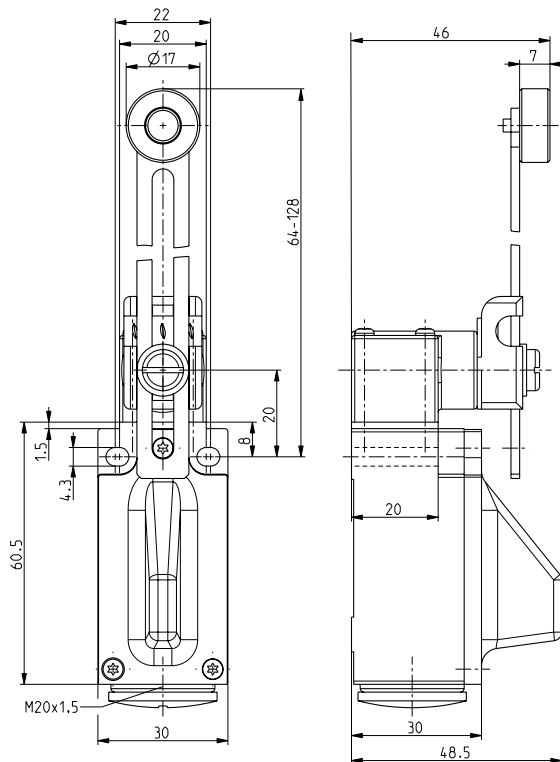

Wireless position switch

RF 95 DS LR SW915

Material number: 1212747 (Material number old: 95929004)

Features/Options

- Thermoplastic enclosure
- Design to EN 50047
- sWave® wireless technology
- No power supply, no wiring and pipe laying required
- Easy programming of receiver
- Output signal can be individually configured at the receiver

- Actuator: Adjustable rocking lever DS
- Lever angle adjustable in 10° steps
- Position of roller can be adjusted
- Wear-resistant plastic roller
- Actuator can be repositioned by 4 x 90°

Note

- With metal roller available on request

Dimensions

Technical data

Standards	EN 60947-5-1; EN 61000-6-2, -6-3, EN 61000-4-2, -4-20; EN 301 489-1; EN 301 489-3; EN 300 220-1; EN 300 220-2
Enclosure	glass-fibre reinforced, shock-proof thermoplastic, self-extinguishing UL 94-V0
Cover	glass-fibre reinforced, shock-proof thermoplastic, self-extinguishing UL 94-V0
Tightening torque	mounting screw enclosure: max. 1.2 ... 1.3 Nm
Degree of protection	IP 67 to IEC/EN 60529
Protocol	sWave®
Ambient temperature	-20 °C ... +65 °C
Operation cycles	approx. 12000 telegrams at repetitions/h
Voltage supply	Electrodynamic energy generator
Frequency	915 MHz (USA, Canada and Australia)
Transmission power	< 10 mW
Data rate	66 kbps
Channel bandwidth	400 kHz
Sensing range	max. 450 m outside, max. 40 m inside
Mechanical life	> 1 million operations
Actuating time	min. 80 ms
Note	no status signal available
Approvals	USA: FCC: XK5-RF95SW915SR; Canada: IC: 5158A-RF95SW915SR
Weight	66 g