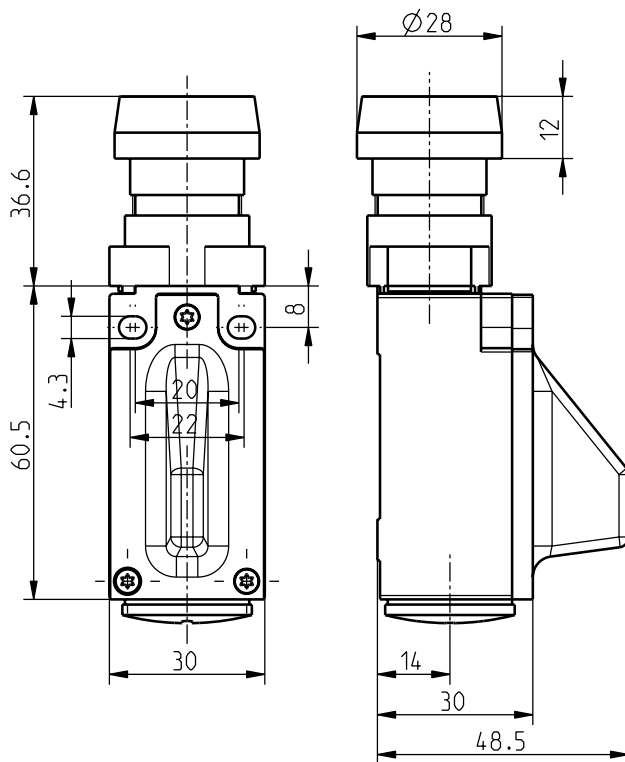

Wireless command device

RF 95 RT LR SW915

Material number: 1228606 (Material number old: 95955011)

Features/Options

- Thermoplastic enclosure
- Mounting details to EN 50047
- sWave® wireless technology
- No power supply, no wiring and pipe laying required
- Easy programming of receiver
- Output signal can be individually configured at the receiver
- Actuator: Push-button RT
- Actuator made of plastic

Dimensions

Technical data

Standards	EN 60947-5-1; EN 61000-6-2, -6-3, EN 61000-4-2, -4-20; EN 301 489-1; EN 301 489-3; EN 300 220-1; EN 300 220-2
Enclosure	glass-fibre reinforced, shock-proof thermoplastic, self-extinguishing UL 94-V0
Cover	glass-fibre reinforced, shock-proof thermoplastic, self-extinguishing UL 94-V0
Tightening torque	mounting screw enclosure: max. 1.2 ... 1.3 Nm
Degree of protection	IP 65 to IEC/EN 60529
Protocol	sWave®
Ambient temperature	-20 °C ... +65 °C
Operation cycles	approx. 12000 telegrams at repetitions/h
Voltage supply	Electrodynamic energy generator
Frequency	915 MHz (USA, Canada and Australia)
Transmission power	< 10 mW
Data rate	66 kbps
Channel bandwidth	400 kHz
Sensing range	max. 450 m outside, max. 40 m inside
Mechanical life	> 1 million operations
Actuating time	min. 80 ms
Note	no status signal available
Approvals	USA: FCC: XK5-RF95SW915SR; Canada: IC: 5158A-RF95SW915SR
Weight	1000 g