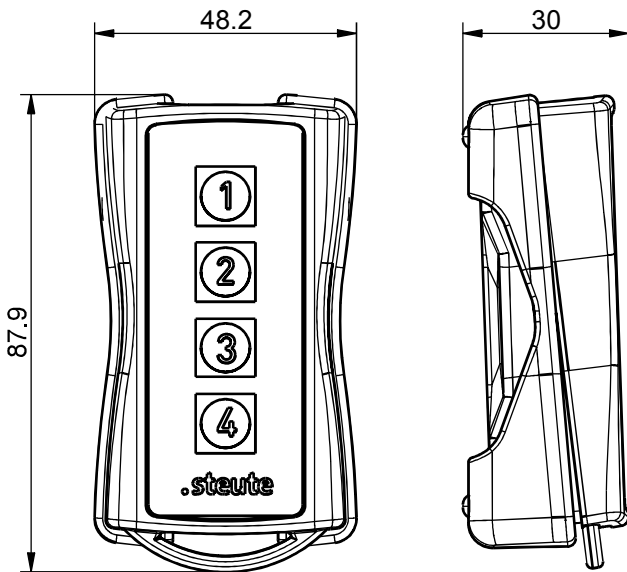

## Hand remote control RF HB SW915-4CH Material number: 1316916

### Features/Options

- Thermoplastic enclosure
- sWave® wireless technology
- Keypad with four function keys
- Surrounding sealing (shock protection)
- With lanyard keychain mounting
- Power supply by Lithium battery
- Easy programming of receiver
- Output signal can be individually configured at the receiver

### Dimensions

### Technical data

Standards	EN 60947-5-1; EN 61000-6-2, -6-3, EN 61000-4-2, -4-20; EN 301 489-1; EN 301 489-3; EN 300 220-1; EN 300 220-2
Enclosure	ABS graphite grey, similar to RAL 7024, decor seal made of TPE signal red similar to RAL 3001
Degree of protection	IP 54 to IEC/EN 60529
Protocol	sWave®
Ambient temperature	-20 °C ... +65 °C
Storage and shipping temperature	-40 °C ... +85 °C
Operation cycles	approx. 12000 telegrams at repetitions/h
Voltage supply	Lithium-battery CR 2032 (replaceable)
Capacity	approx. 230 mAh
Frequency	915 MHz (USA, Canada and Australia)
Transmission power	< 10 mW
Data rate	66 kbps
Channel bandwidth	266 kHz
Sensing range	max. 450 m outside, max. 50 m inside
Mechanical life	> 1 million operations
Battery life	> 800 000 operations
Actuating time	min. 80 ms
Note	Transmission of battery voltage and switching condition
Approvals	USA: FCC: XK5-RFRXSW915; Canada: IC: 5158A-RFRXSW915