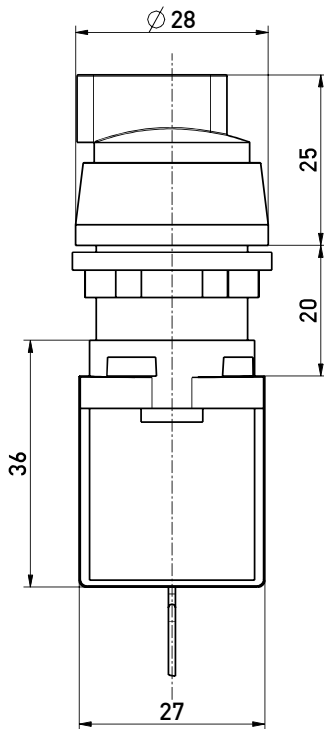

Wireless command device RF BF 74 RWA 0-I SW915 Material number: 1329199

Features/Options

- sWave® wireless technology
- No power supply, no wiring and pipe laying required
- Easy programming of receiver
- Output signal can be individually configured at the receiver

- Actuator: Selector RWA with rest position
- Degree of protection IP 65
- Actuator made of plastic

Dimensions

Technical data

Standards	EN 60947-5-1; EN 61000-6-2, -6-3, EN 61000-4-2, -4-20; EN 301 489-1; EN 301 489-3; EN 300 220-1; EN 300 220-2
Enclosure	Thermoplastic, Polyamid PA 66
Degree of protection	Use only with enclosure for command devices
Protocol	sWave®
Ambient temperature	-20 °C ... +65 °C
Operation cycles	approx. 12000 telegrams at repetitions/h
Voltage supply	Electrodynamic energy generator
Frequency	915 MHz (USA, Canada and Australia)
Transmission power	< 10 mW
Data rate	66 kbps
Channel bandwidth	400 kHz
Sensing range	max. 450 m outside, max. 40 m inside
Mechanical life	800 000 operations
Actuating time	min. 80 ms
Note	no status signal available
Approvals	USA: FCC: XK5-RF95SW915LR; Canada: IC: 5158A-RF95SW915LR

Errors and omissions excepted.

Switching position RWA

2 switching positions
Switching angle 90°
0 - I

X-ON Electronics

Largest Supplier of Electrical and Electronic Components

Click to view similar products for [Other Tools](#) category: