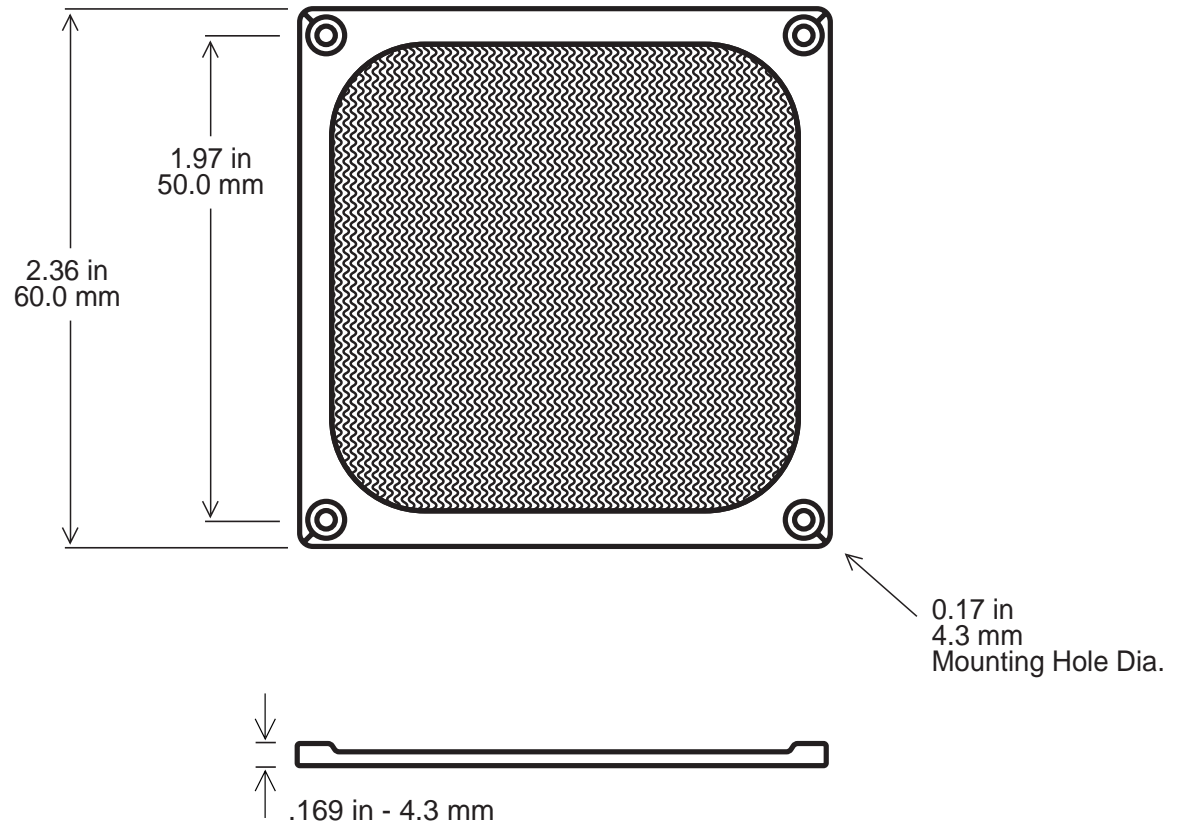

**GARDTEC**

Part Number:

**AFM-60M**

Material: **Aluminum/ Stainless Steel**

Screen: **30 x 30 mesh convoluted  
with 3/16" pitch, 1/8" deep**

Finish: **Mill and Anodized  
Black Electrodeposit**