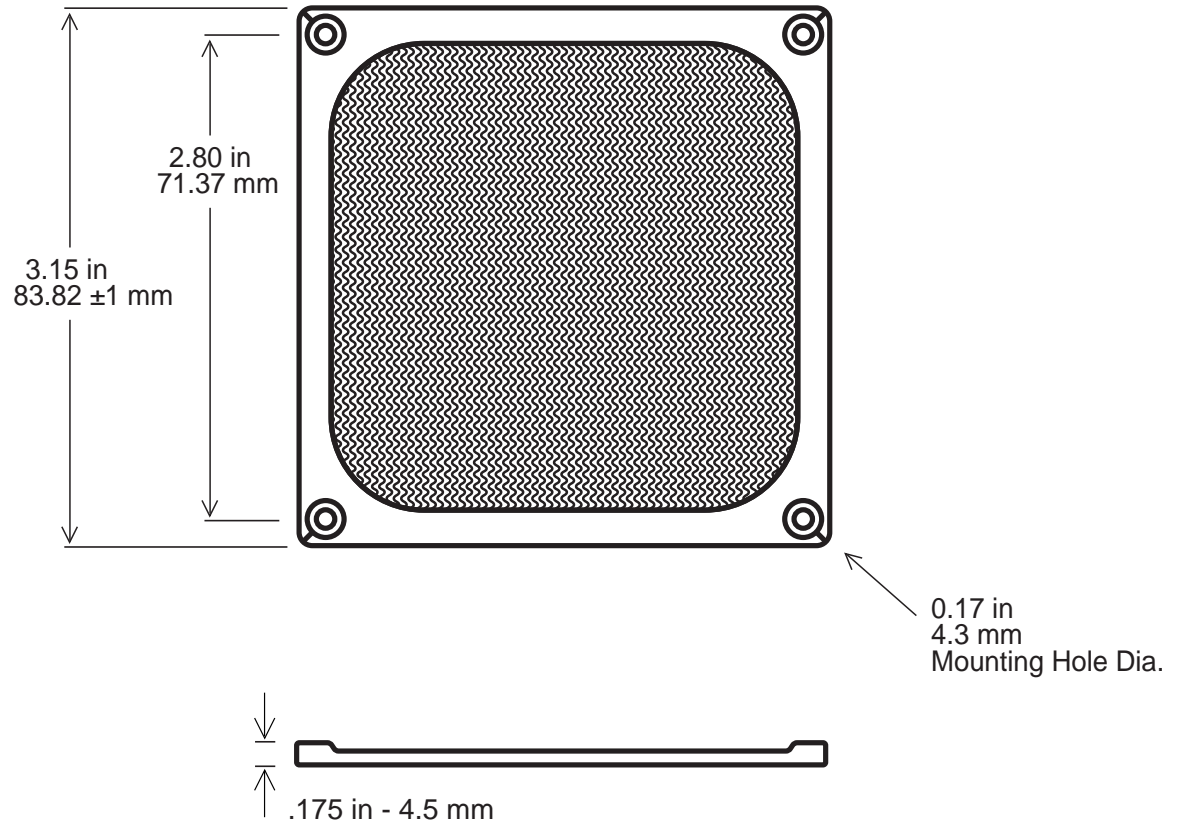

GARDTEC

Part Number:

AFM-80M

Material: **Aluminum/ Stainless Steel**

Screen: **30 x 30 mesh convoluted
with 3/16" pitch, 1/8" deep**

Finish: **Mill and Anodized**

X-ON Electronics

Largest Supplier of Electrical and Electronic Components