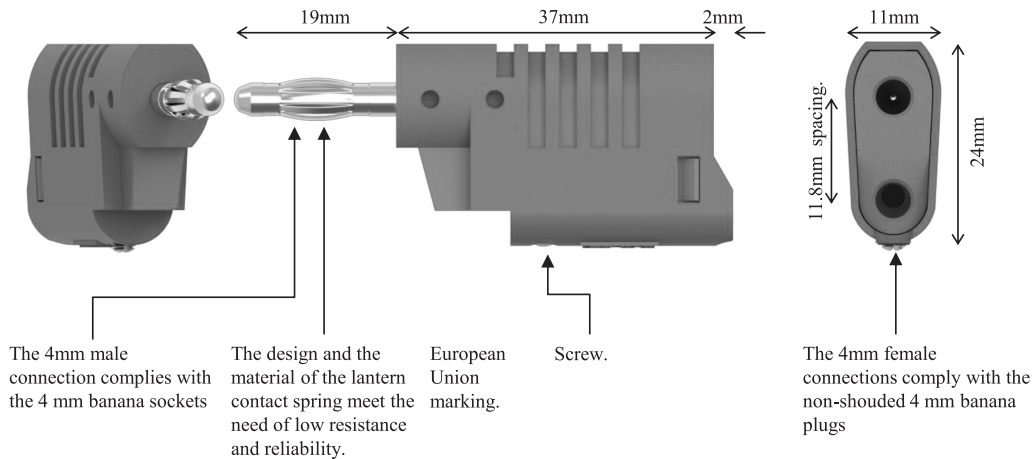

# Stacking 4mm Male Banana Plug

RoHS  
Compliant

## Applications

To split 4mm banana sockets or make 4mm banana leads in-the-field

## Characteristics

Electrical Safety	: Very low voltages only: 33V AC / 70V DC, 36A (at +40°C)
Operating Temperature	: -20°C to +80°C
Materials	: Conductor: Nickel-coated brass and steel Insulators and lantern contact spring
Colour	: Red & Black

## Part Number Table

Description	Colour	Part Number
Do-it-Yourself (DIY), Stacking 4mm male banana plug, Solderless screw wire attachment	Black	76-1686
	Red	76-1688

**Important Notice** : This data sheet and its contents (the "Information") belong to the members of the Premier Farnell group of companies (the "Group") or are licensed to it. No licence is granted for the use of it other than for information purposes in connection with the products to which it relates. No licence of any intellectual property rights is granted. The Information is subject to change without notice and replaces all data sheets previously supplied. The Information supplied is believed to be accurate but the Group assumes no responsibility for its accuracy or completeness, any error in or omission from it or for any use made of it. Users of this data sheet should check for themselves the Information and the suitability of the products for their purpose and not make any assumptions based on information included or omitted. Liability for loss or damage resulting from any reliance on the Information or use of it (including liability resulting from negligence or where the Group was aware of the possibility of such loss or damage arising) is excluded. This will not operate to limit or restrict the Group's liability for death or personal injury resulting from its negligence. Tenma is the registered trademark of the Group. © Premier Farnell Limited 2016.